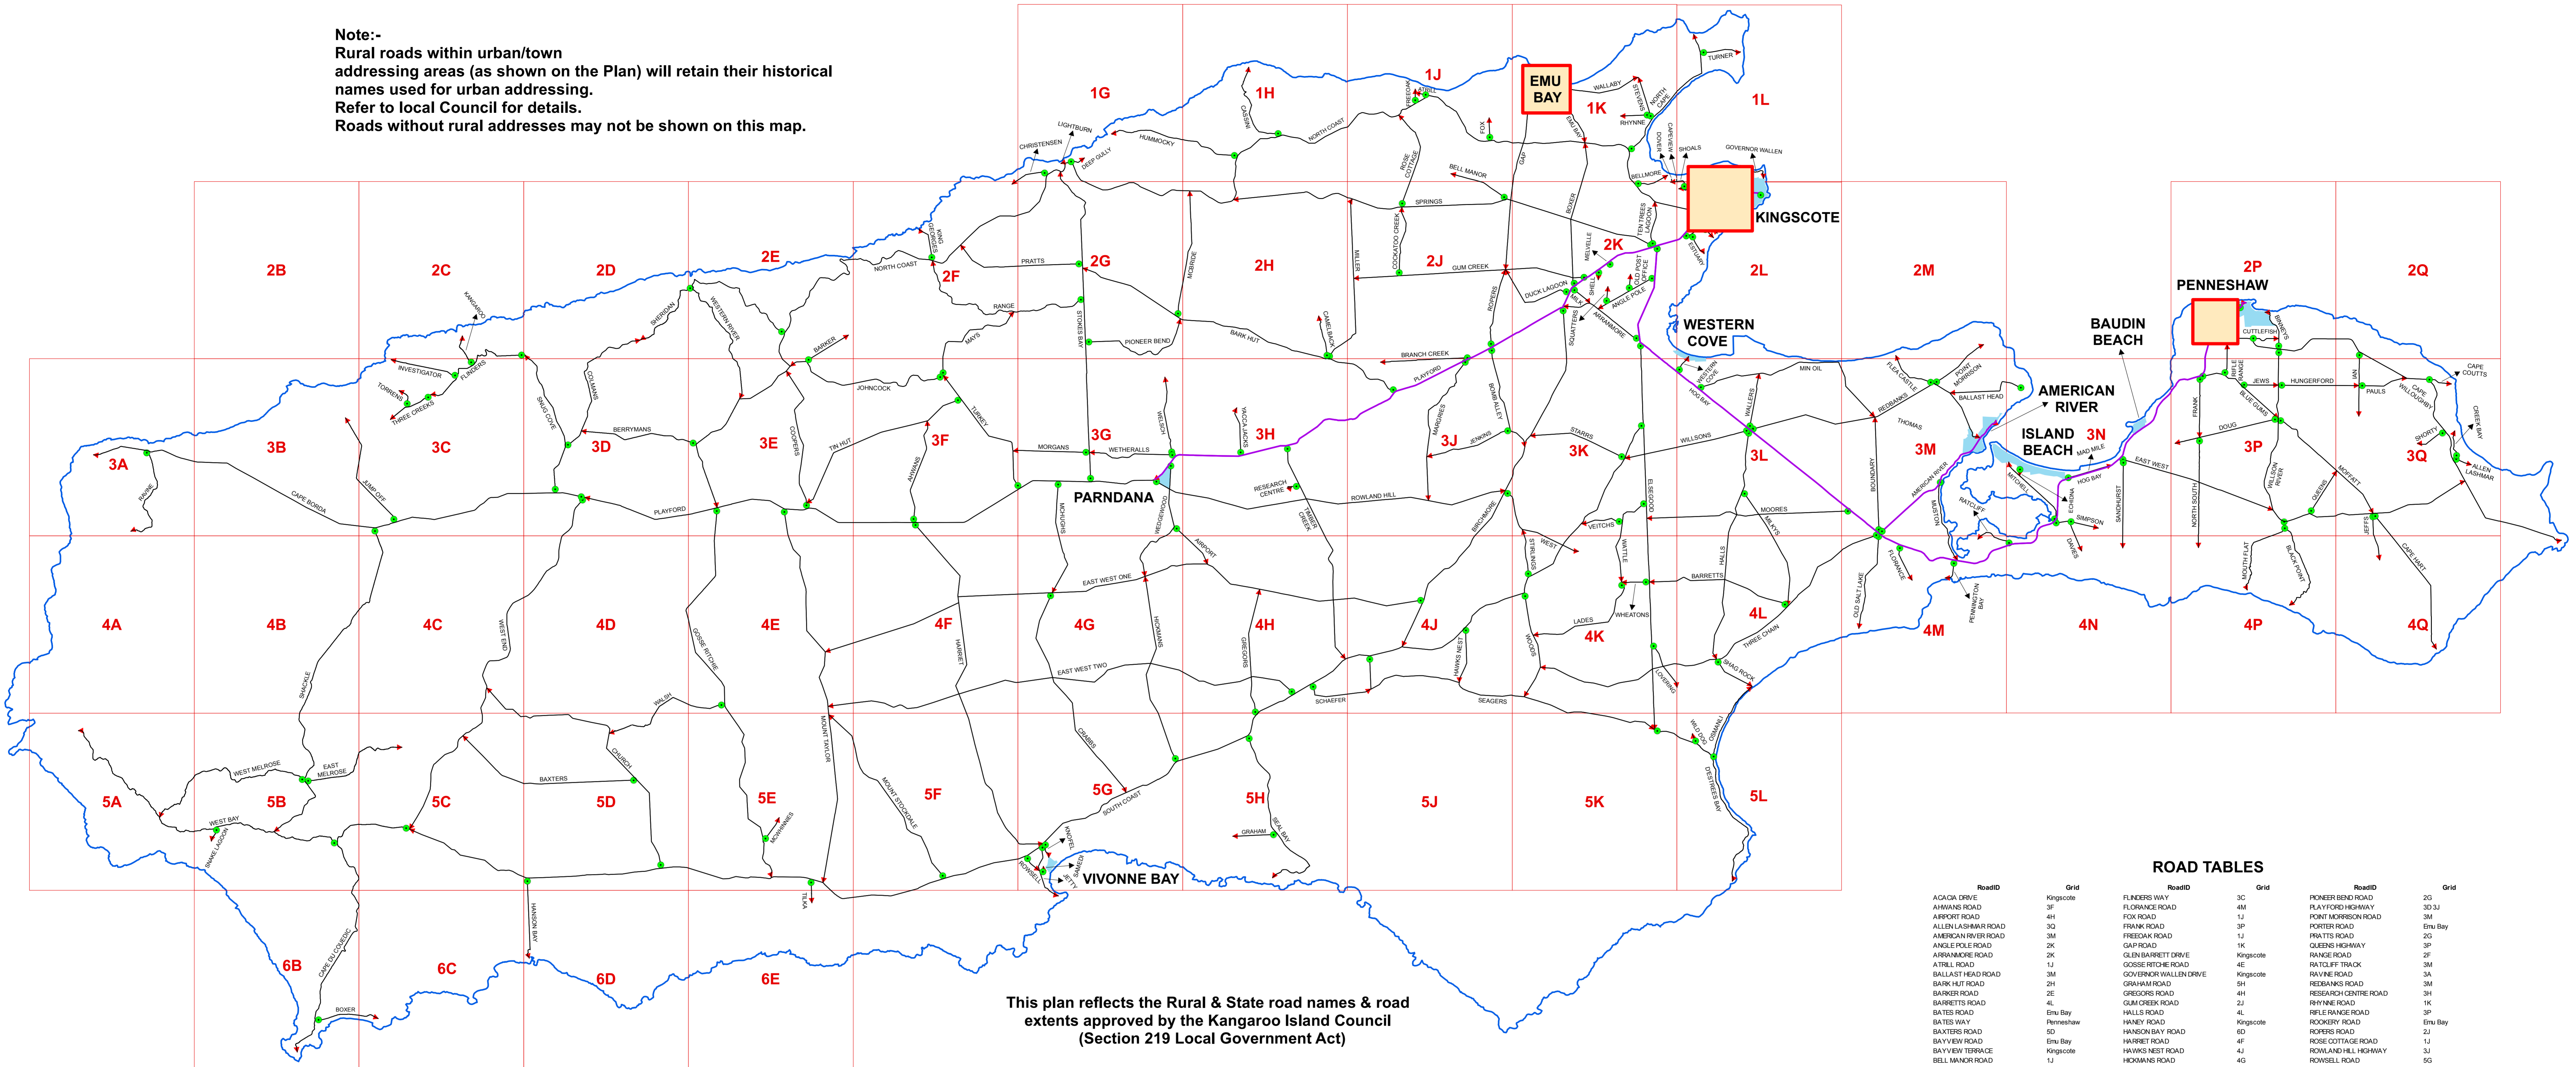

Kangaroo Island Council Rural Roads

RACK PLAN 946

Note:-
Rural roads within urban/town addressing areas (as shown on the Plan) will retain their historical names used for urban addressing. Refer to local Council for details. Roads without rural addresses may not be shown on this map.

This plan reflects the Rural & State road names & road extents approved by the Kangaroo Island Council (Section 219 Local Government Act)

Andrew Boardman
Council Delegate

ROAD TABLES