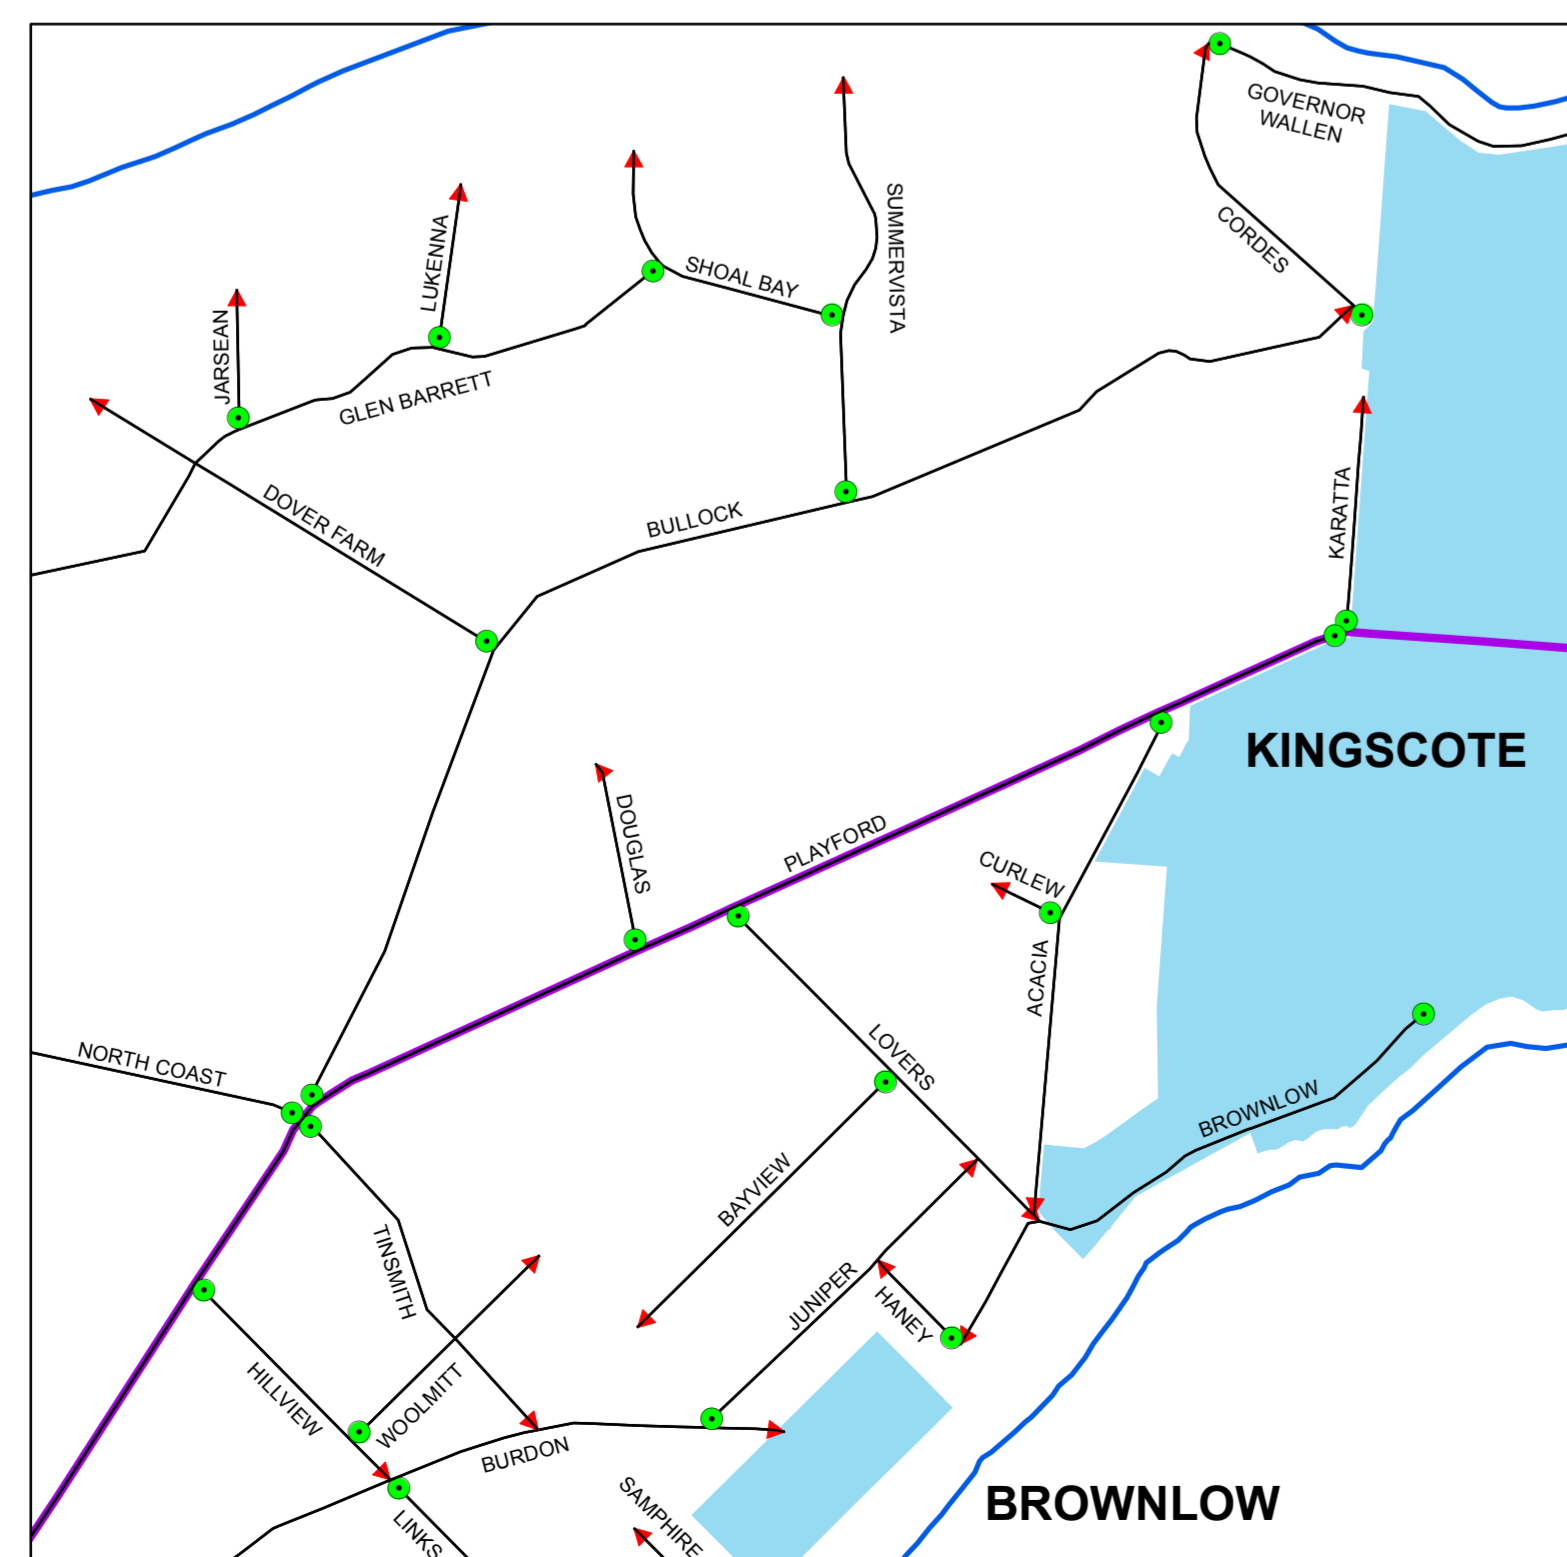

Kangaroo Island Council Rural Roads

RACK PLAN 946

Note:-
Rural roads within urban/town addressing areas (as shown on the Plan) will retain their historical names used for urban addressing. Refer to local Council for details. Roads without rural addresses may not be shown on this map.

This plan reflects the Rural & State road names & road extents approved by the Kangaroo Island Council (Section 219 Local Government Act)

Andrew Boardman
Council Delegate

ROAD TABLES