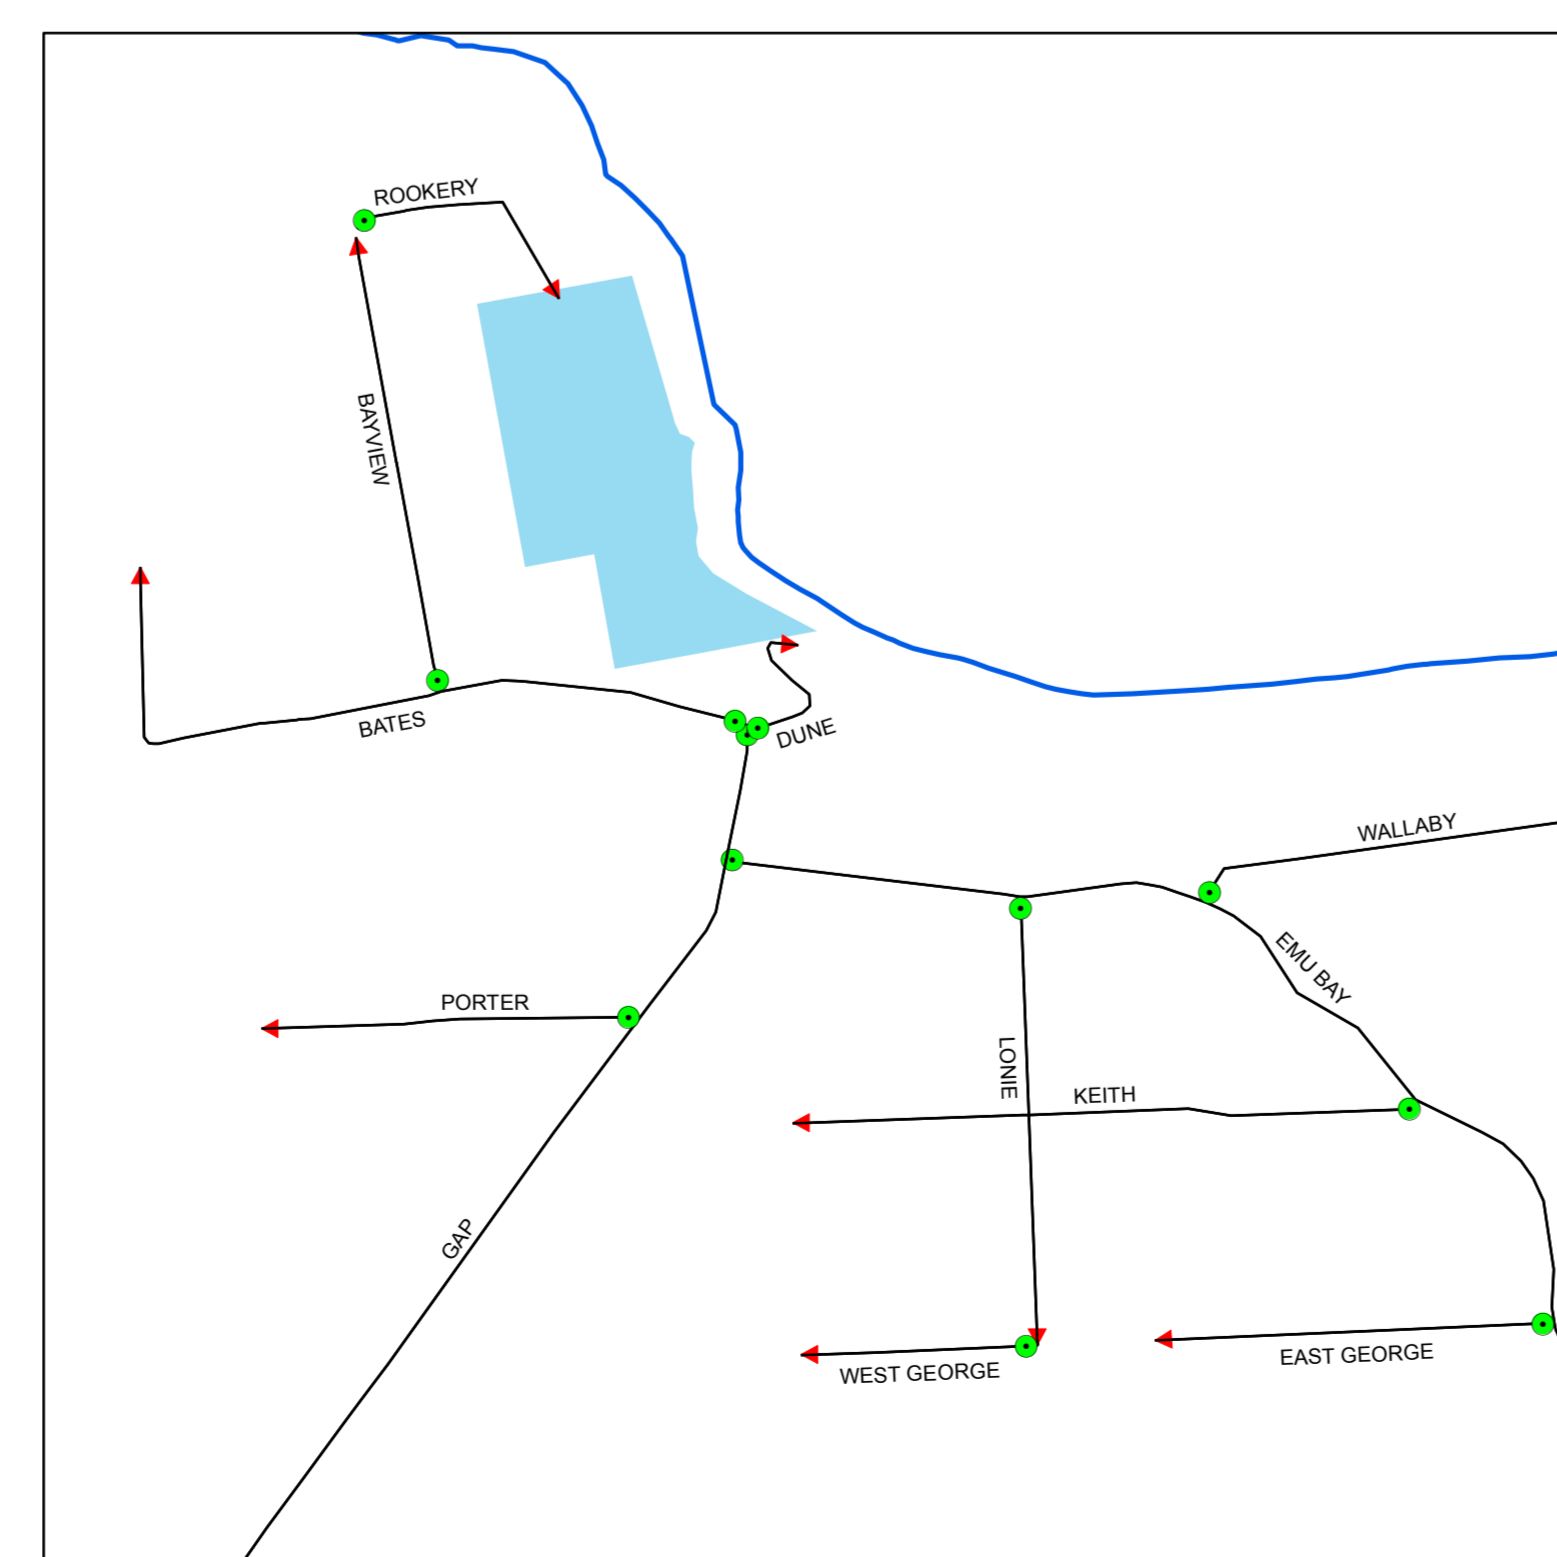

Kangaroo Island Council Rural Roads

RACK PLAN 946

Note:-
Rural roads within urban/town addressing areas (as shown on the Plan) will retain their historical names used for urban addressing. Refer to local Council for details. Roads without rural addresses may not be shown on this map.

This plan reflects the Rural & State road names & road extents approved by the Kangaroo Island Council (Section 219 Local Government Act)

Andrew Boardman
Council Delegate

ROAD TABLES