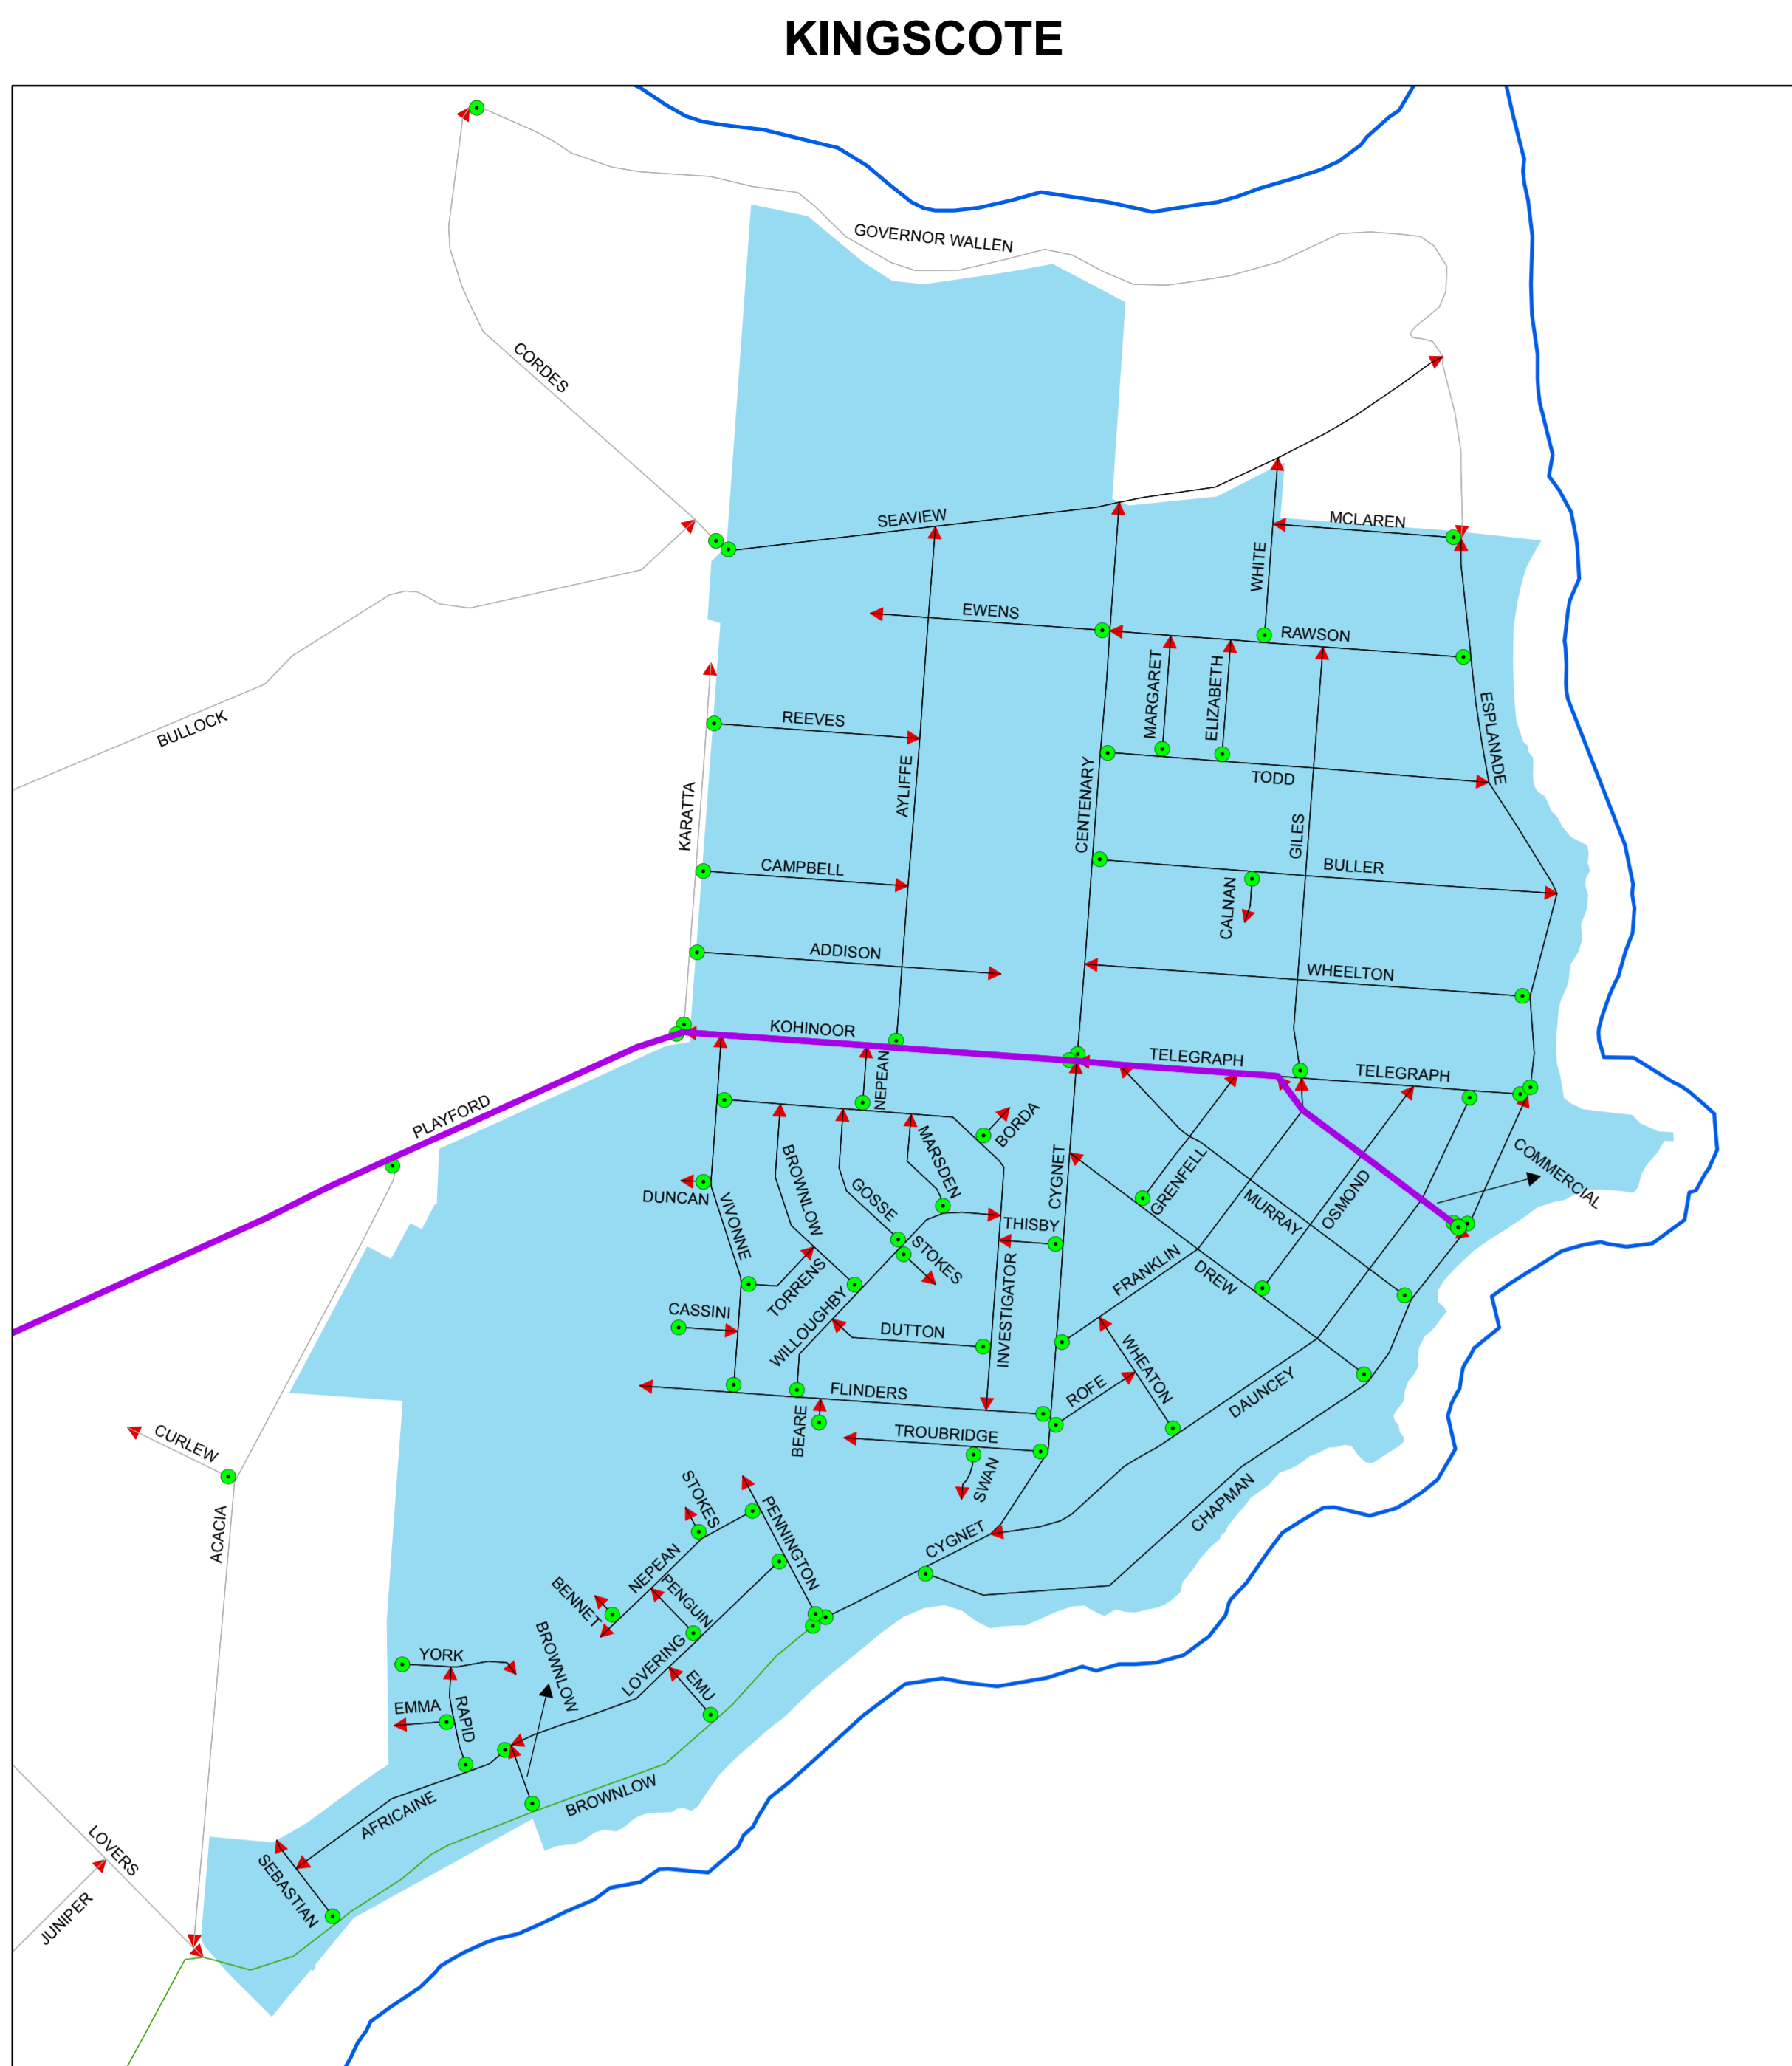

Kangaroo Island Council Urban Roads

RACK PLAN 1935

This plan reflects the Urban road names & road extents approved by the Kangaroo Island Council (Section 219 Local Government Act)

Andrew Boardman
Council Delegate

Legend

- Urban
- Rural Urban
- Rural
- State
- Kangaroo Island Urban Addressing Areas
- Kangaroo Island LGA