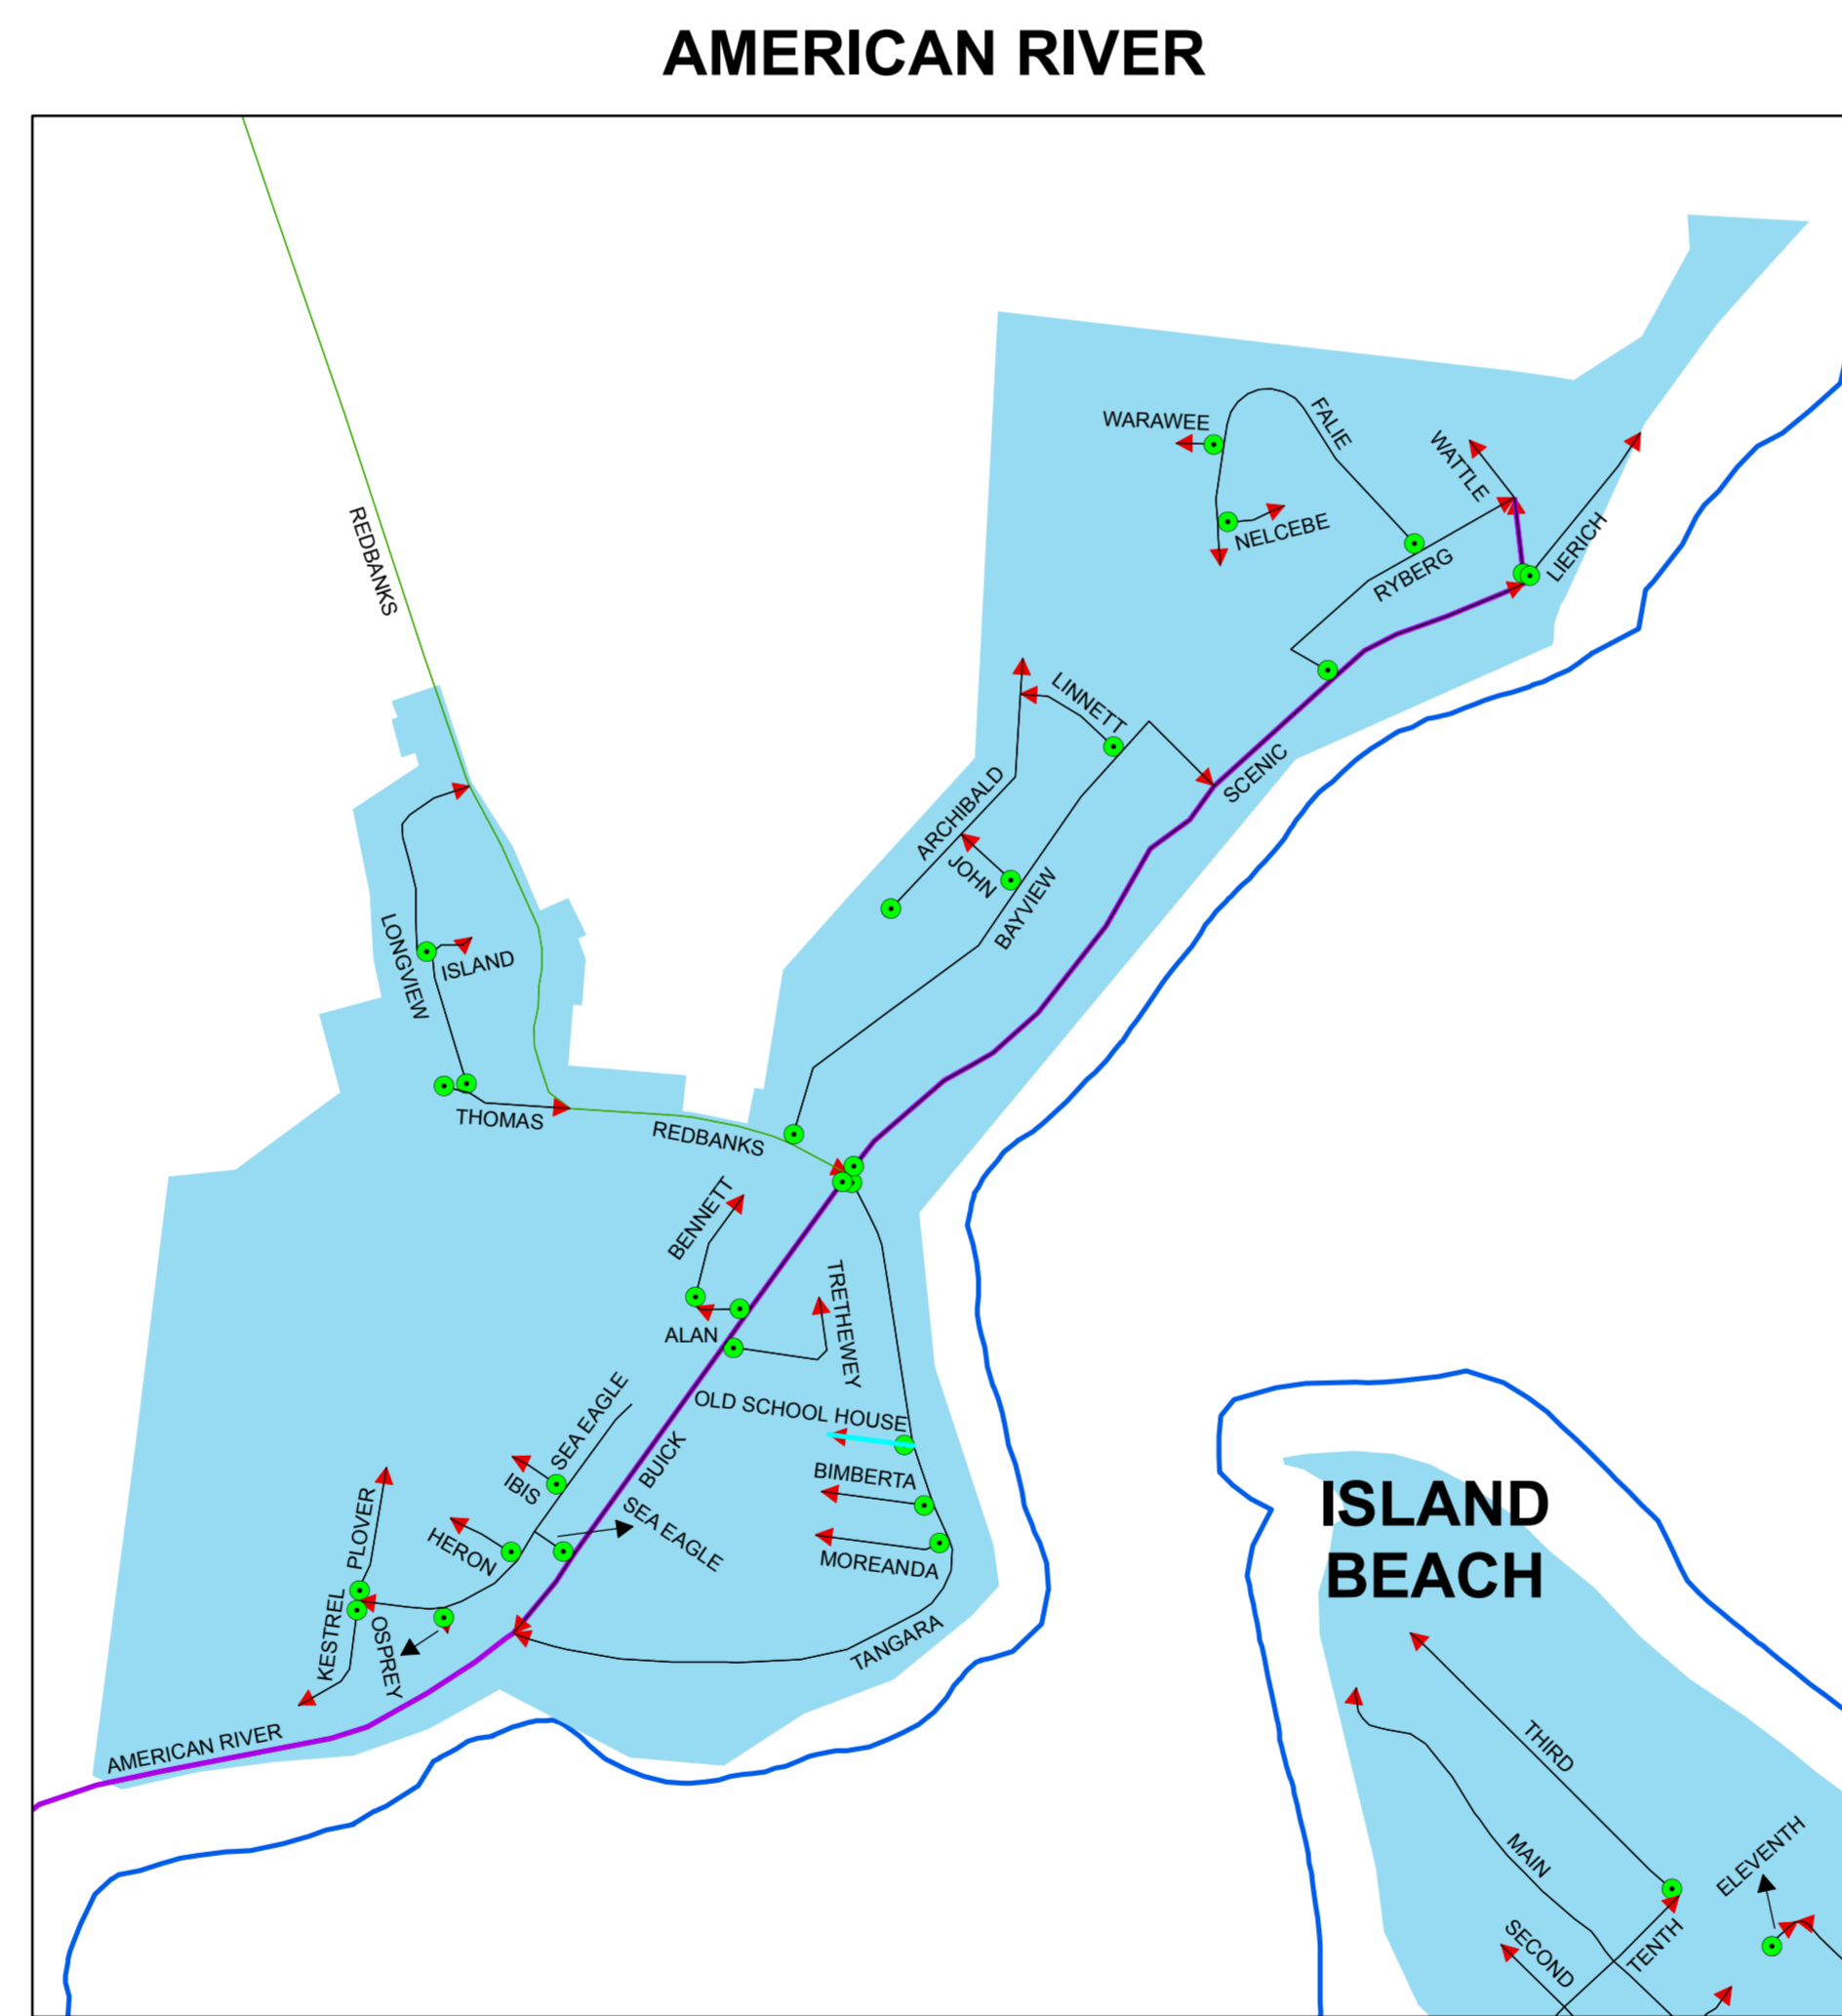

Kangaroo Island Council Urban Roads

RACK PLAN 1935

This plan reflects the Urban road names & road extents approved by the Kangaroo Island Council (Section 219 Local Government Act)

Andrew Boardman
Council Delegate

Legend

- Urban
- Rural Urban
- Rural
- State
- Kangaroo Island Urban Addressing Areas
- Kangaroo Island LGA