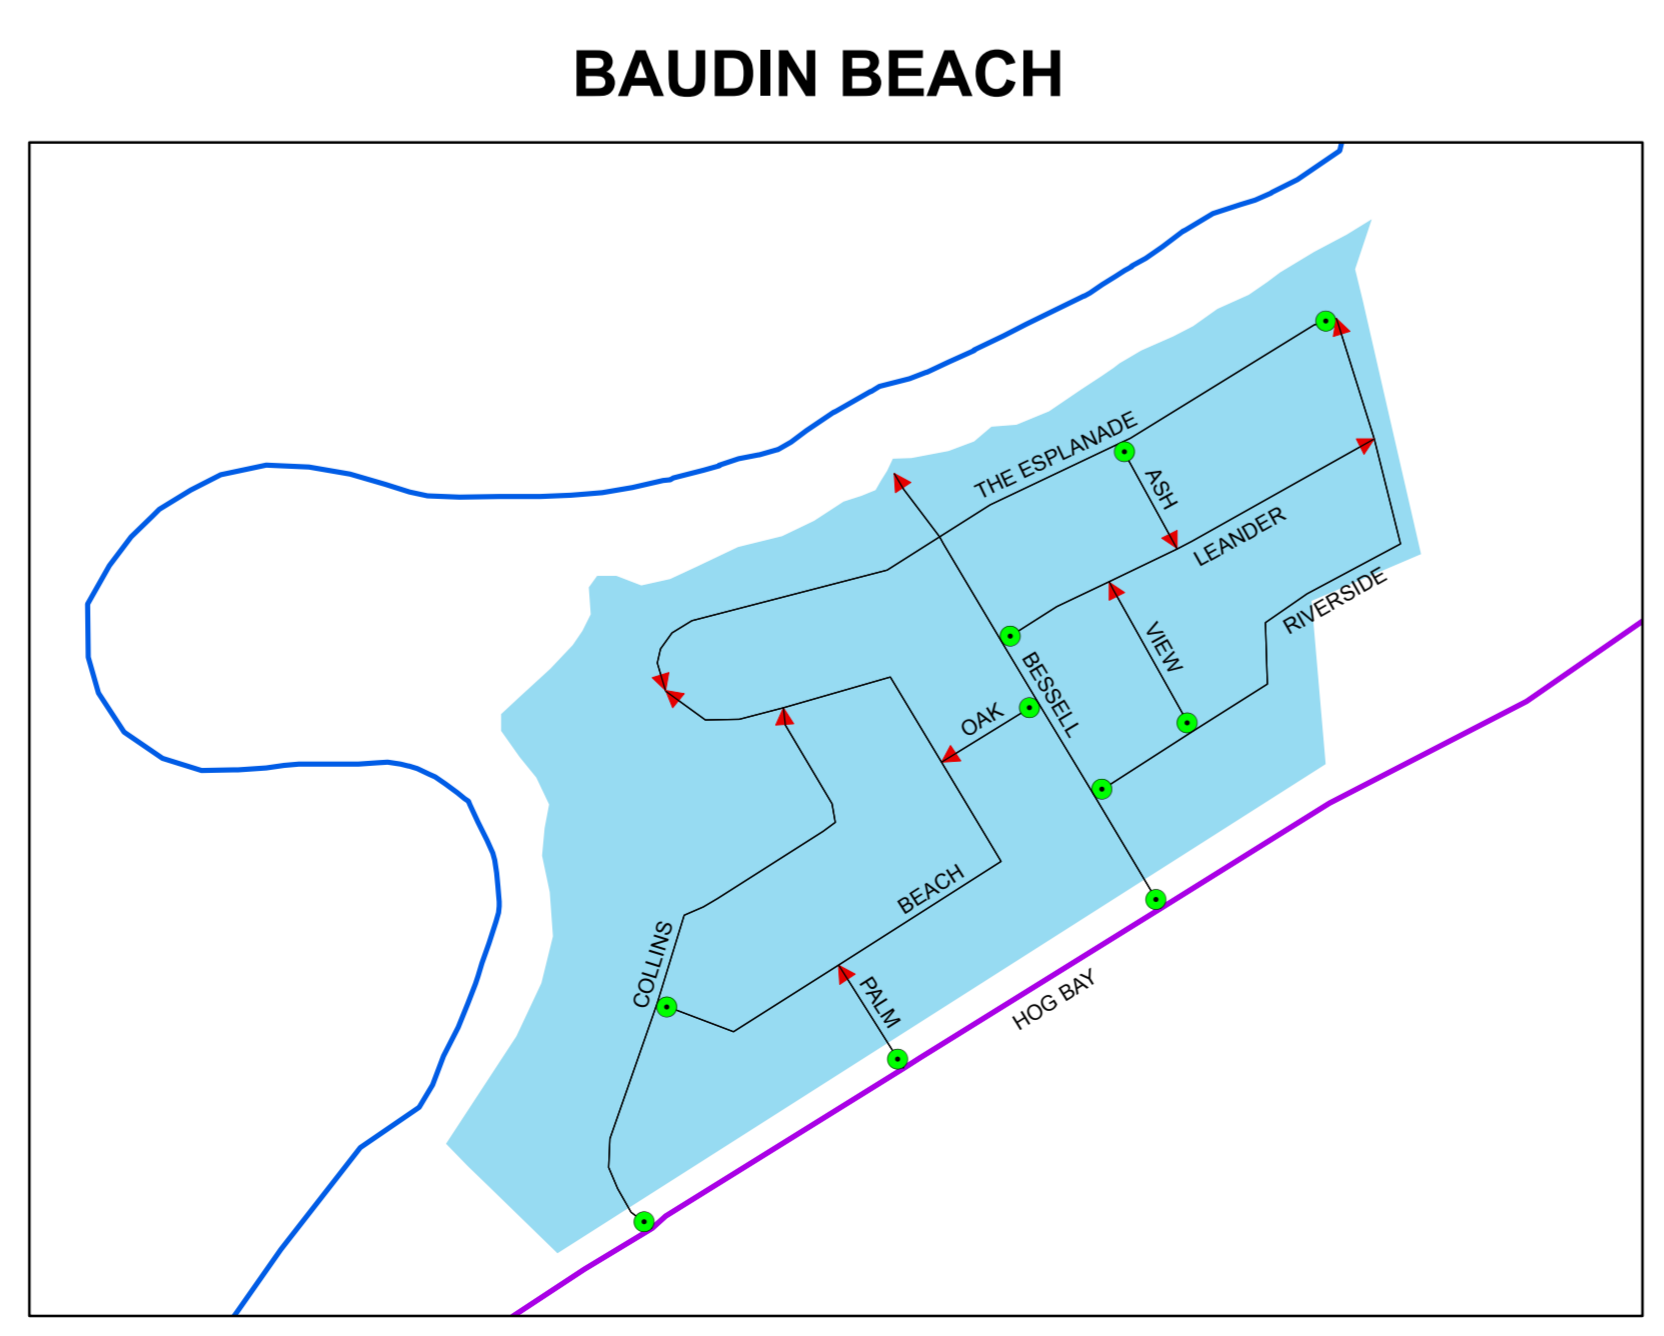

Kangaroo Island Council Urban Roads

RACK PLAN 1935

This plan reflects the Urban road names & road extents approved by the Kangaroo Island Council (Section 219 Local Government Act)

Andrew Boardman
Council Delegate

Legend

- Urban
- Rural Urban
- Rural
- State
- Kangaroo Island Urban Addressing Areas
- Kangaroo Island LGA