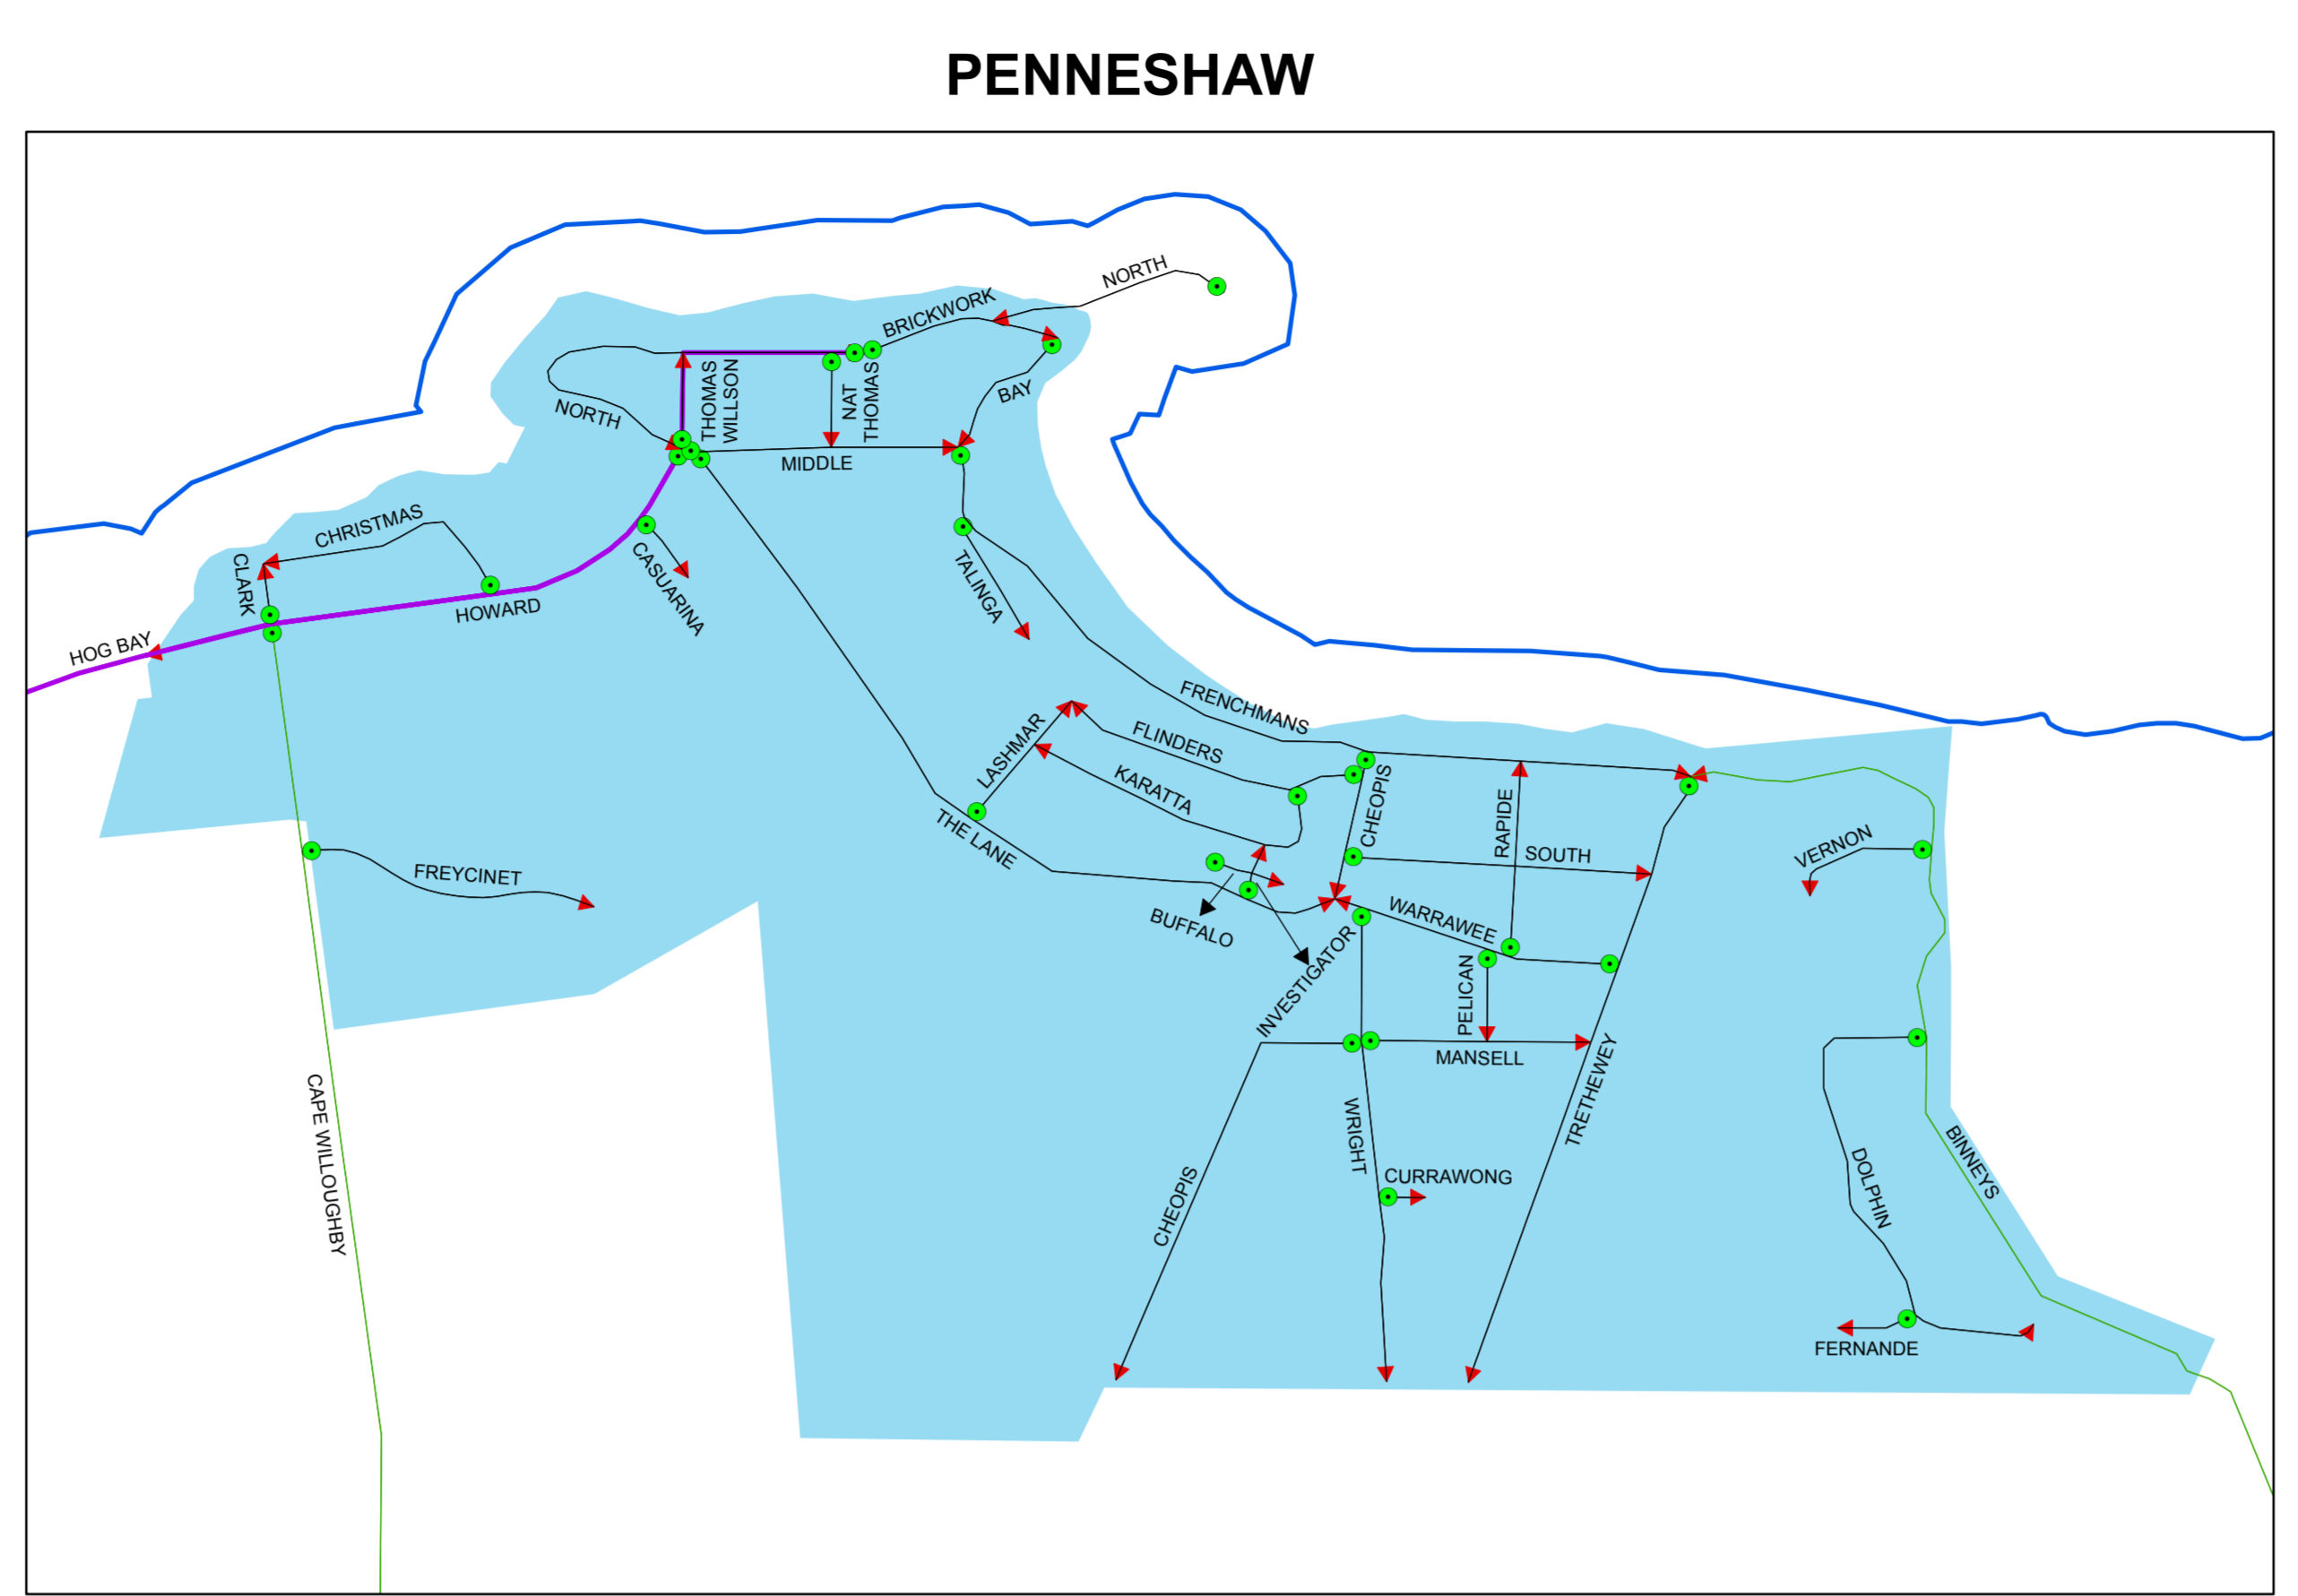

Kangaroo Island Council Urban Roads

RACK PLAN 1935

This plan reflects the Urban road names & road extents approved by the Kangaroo Island Council (Section 219 Local Government Act)

Andrew Boardman
Council Delegate

Legend

- Urban
- Rural Urban
- Rural
- State
- Kangaroo Island Urban Addressing Areas
- Kangaroo Island LGA