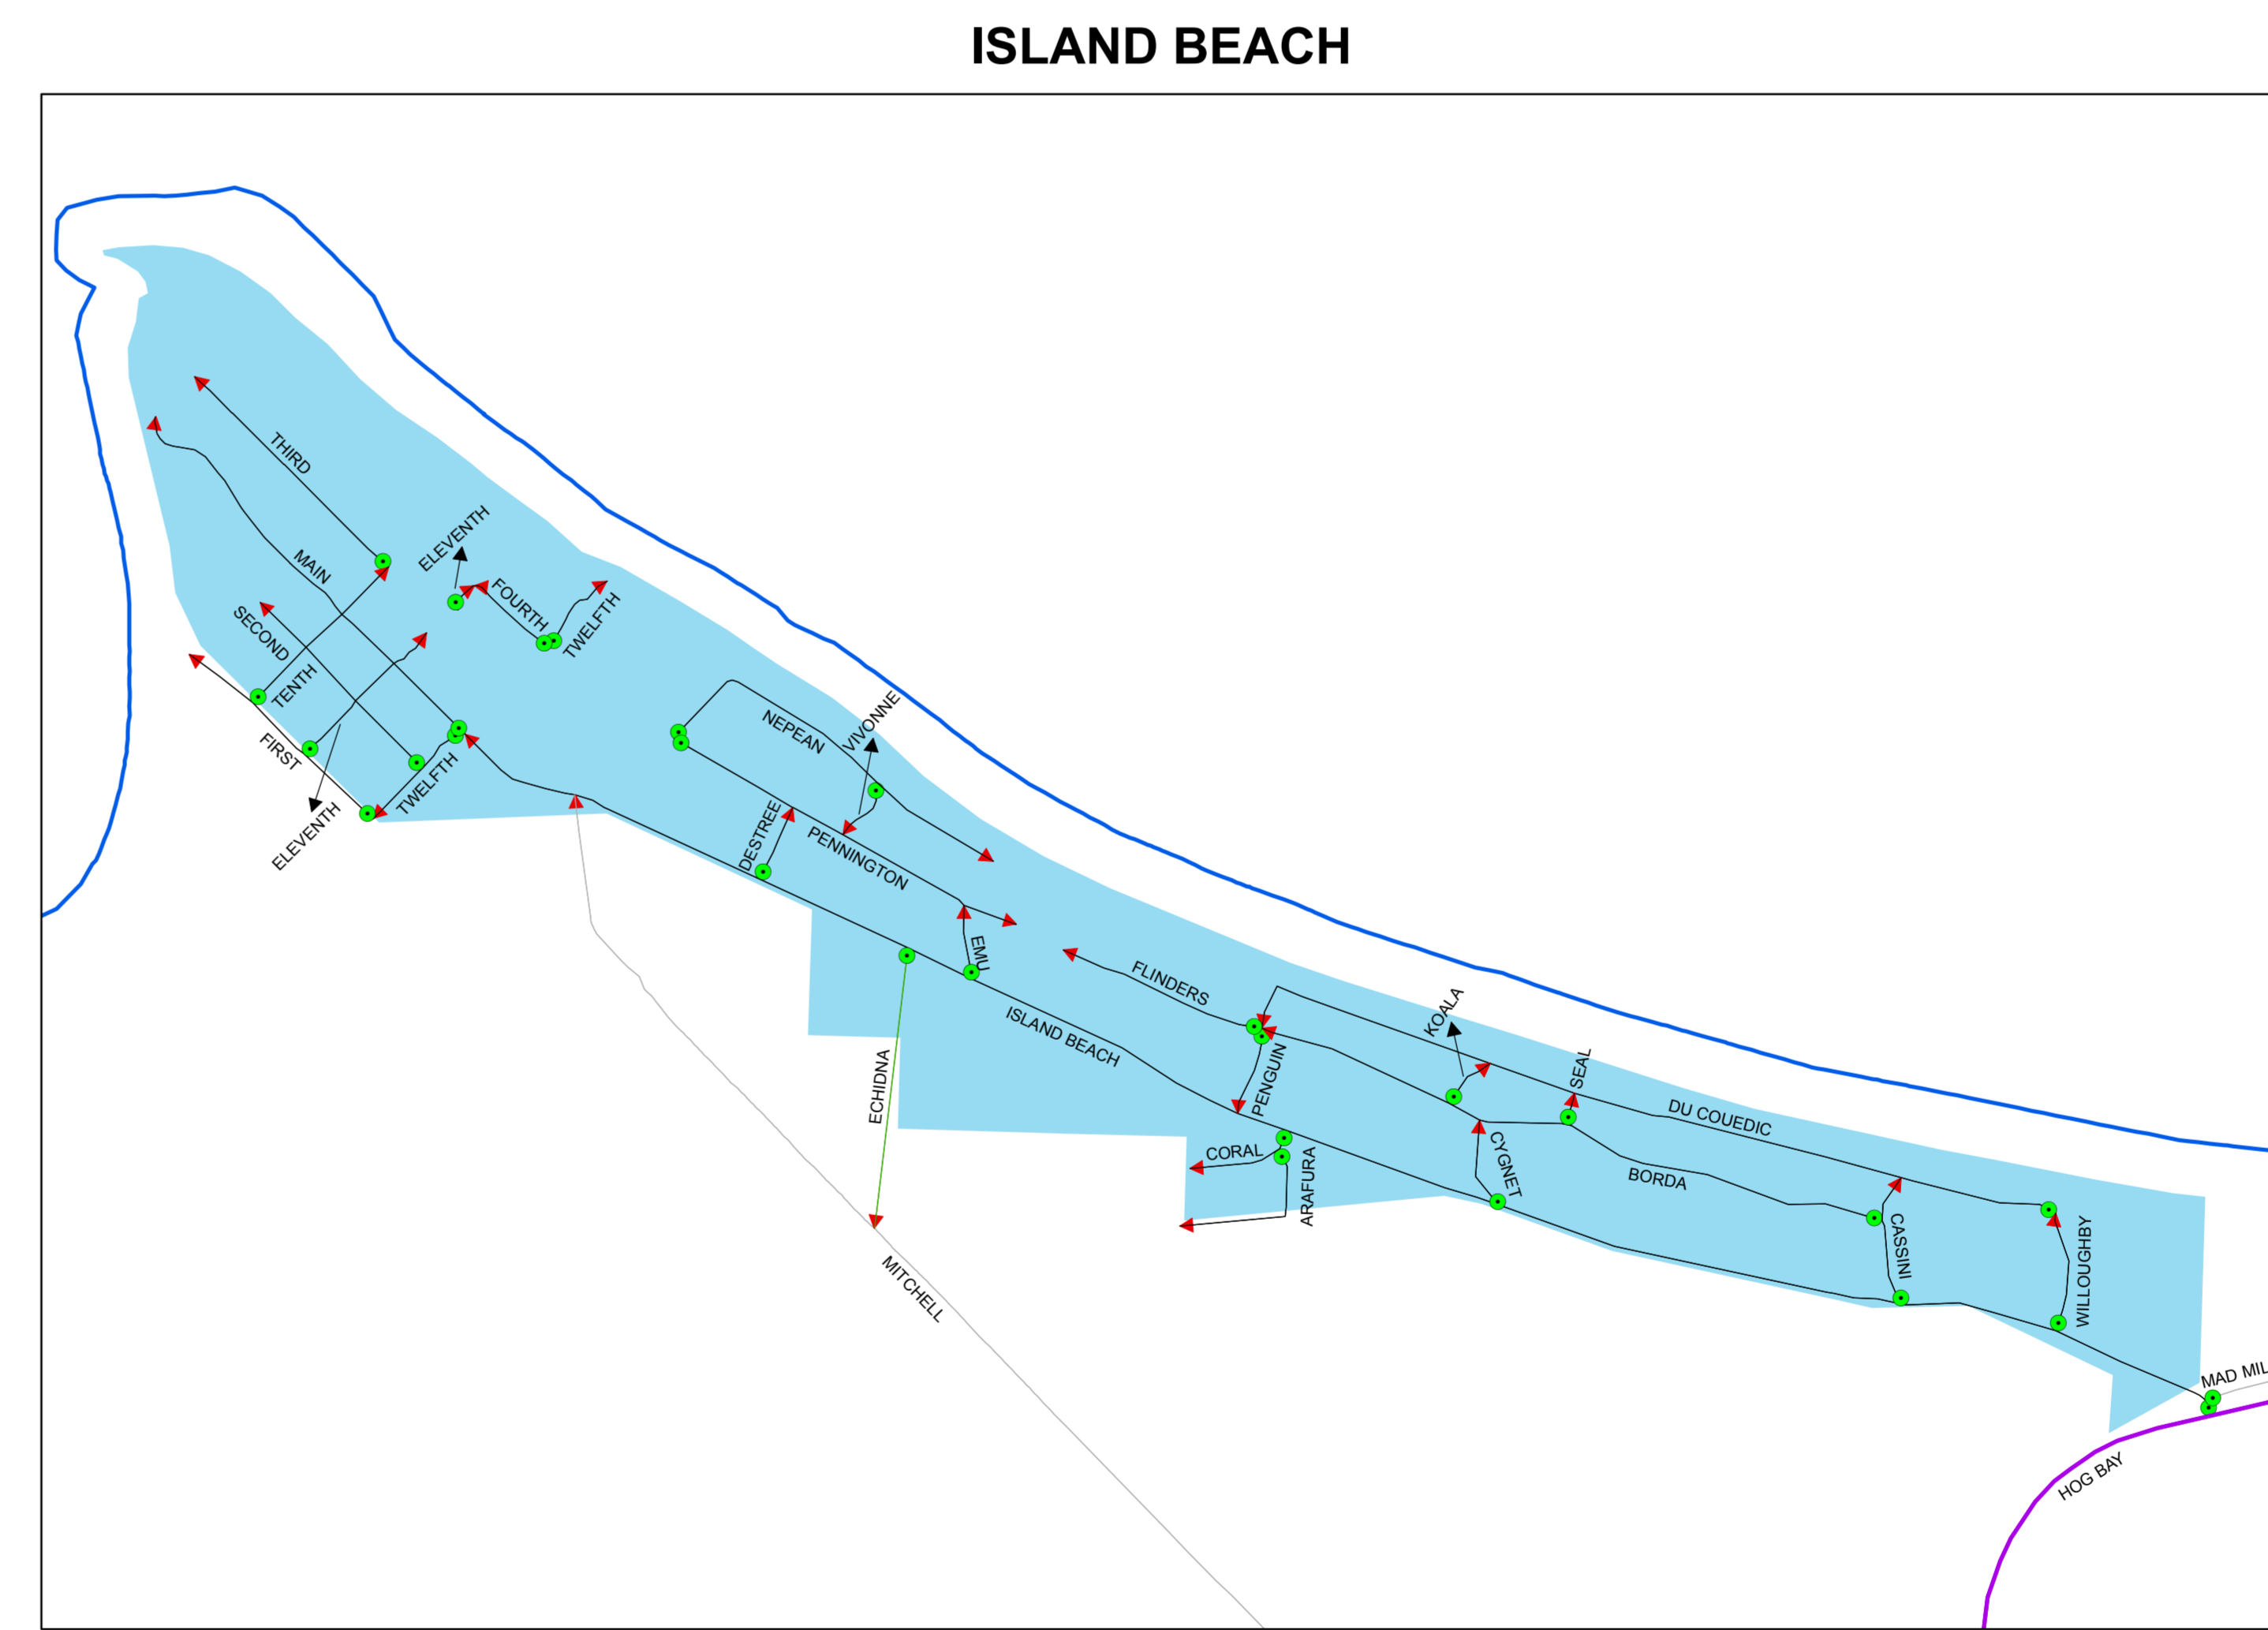

Kangaroo Island Council Urban Roads

RACK PLAN 1935

This plan reflects the Urban road names & road extents approved by the Kangaroo Island Council (Section 219 Local Government Act)

Andrew Boardman
Council Delegate

Legend

- Urban
- Rural Urban
- Rural
- State
- Kangaroo Island Urban Addressing Areas
- Kangaroo Island LGA