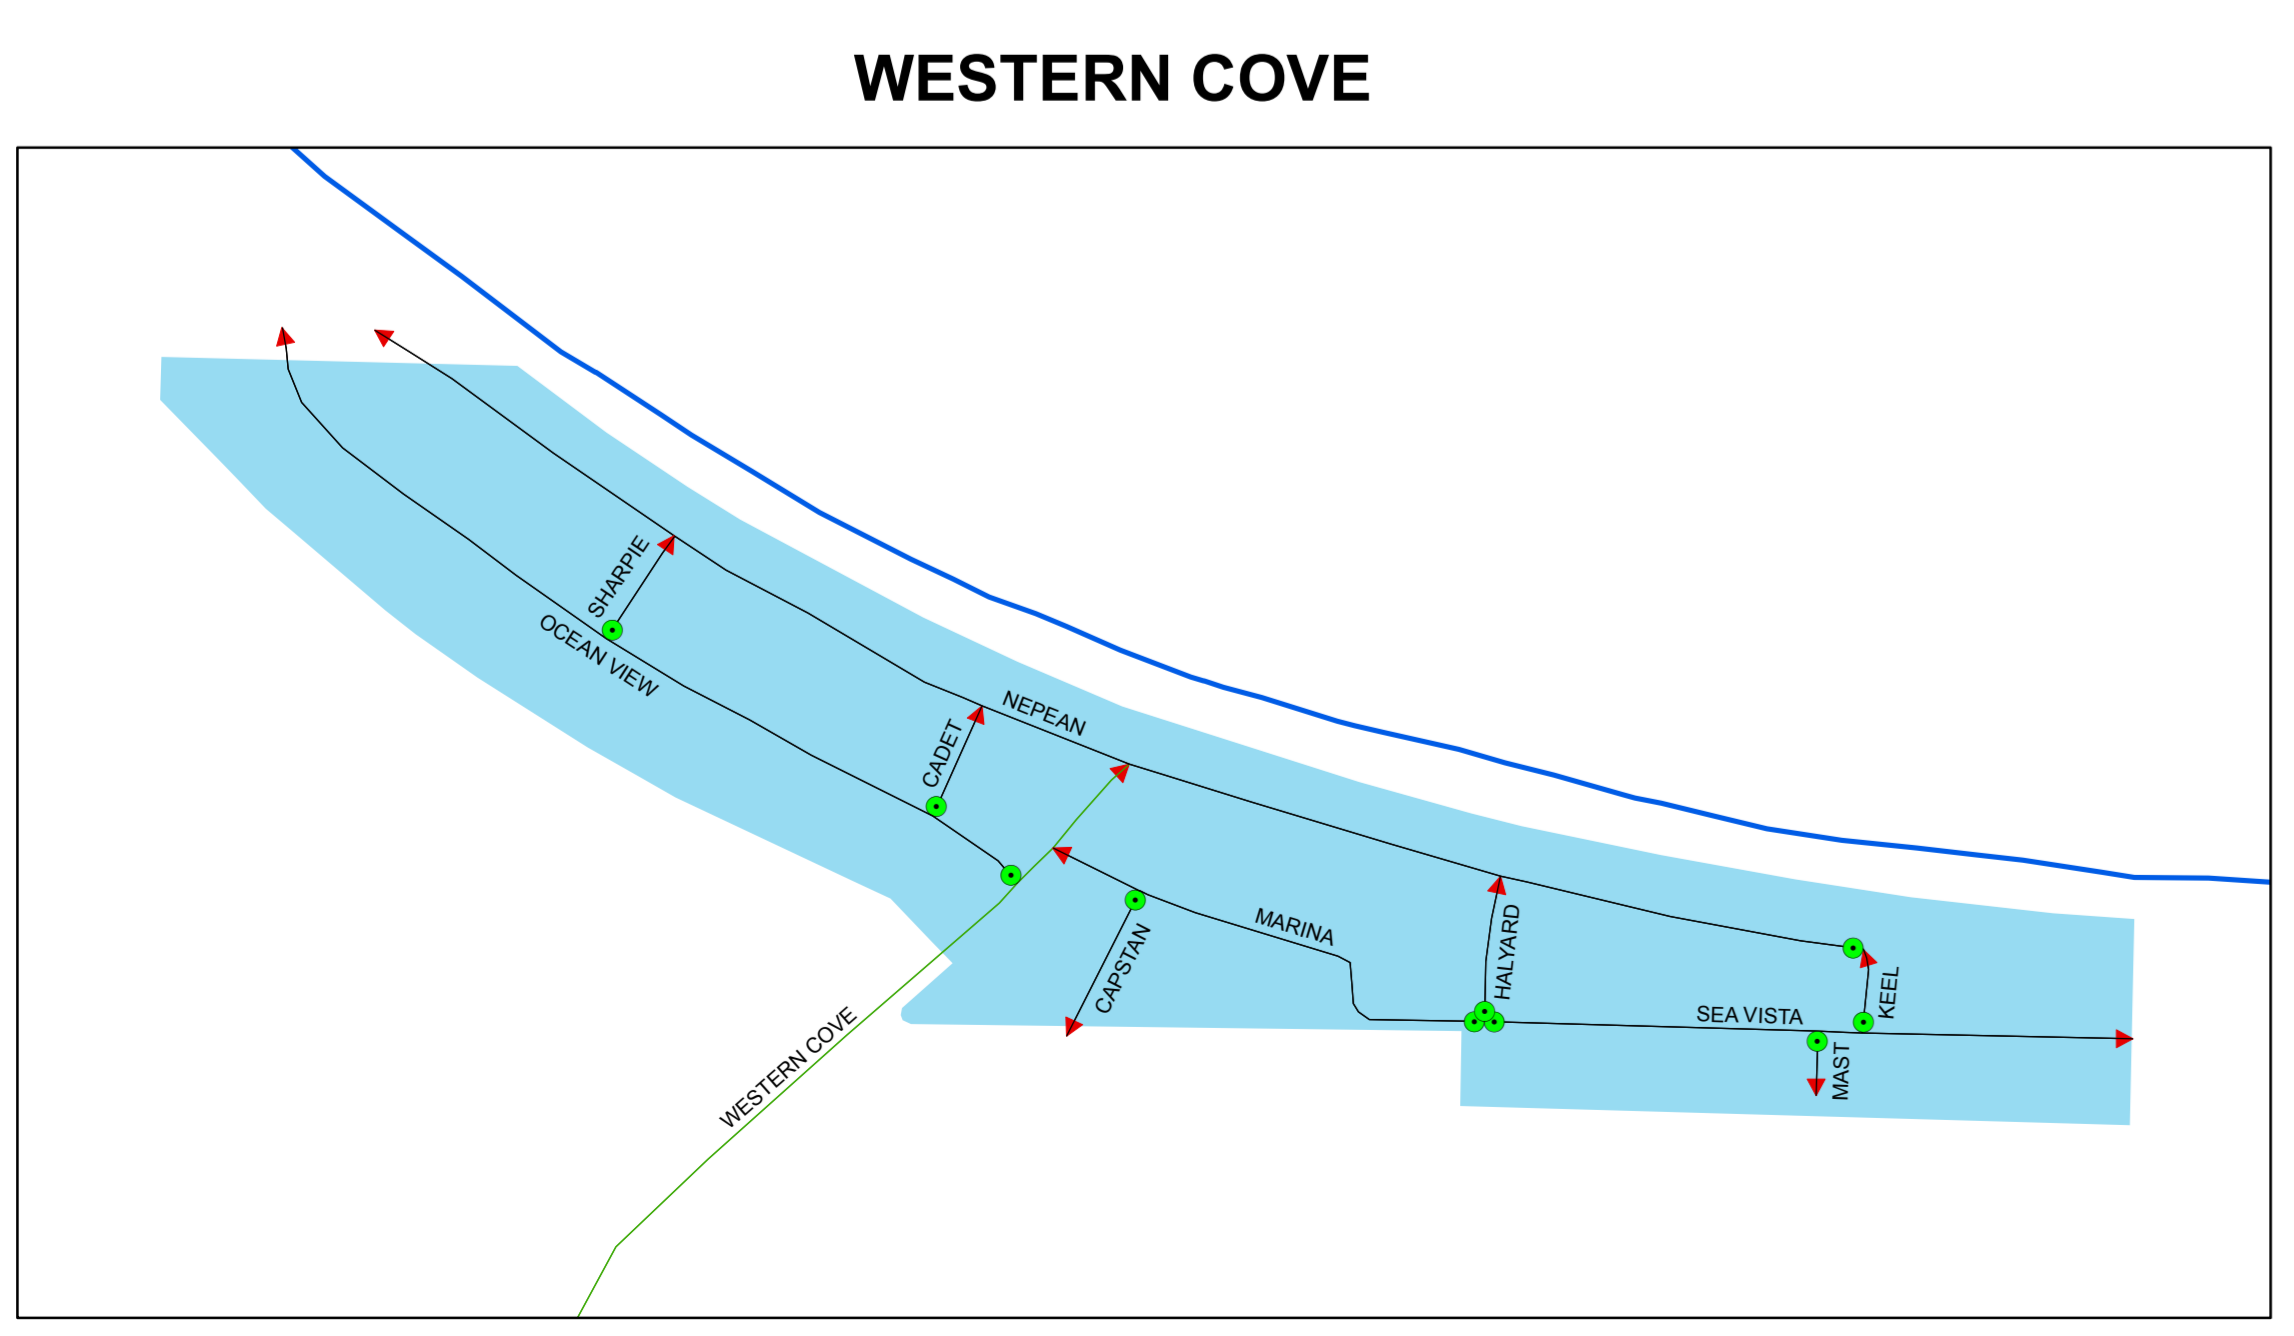

Kangaroo Island Council Urban Roads

RACK PLAN 1935

This plan reflects the Urban road names & road extents approved by the Kangaroo Island Council (Section 219 Local Government Act)

Andrew Boardman
Council Delegate

Legend

- Urban
- Rural Urban
- Rural
- State
- Kangaroo Island Urban Addressing Areas
- Kangaroo Island LGA