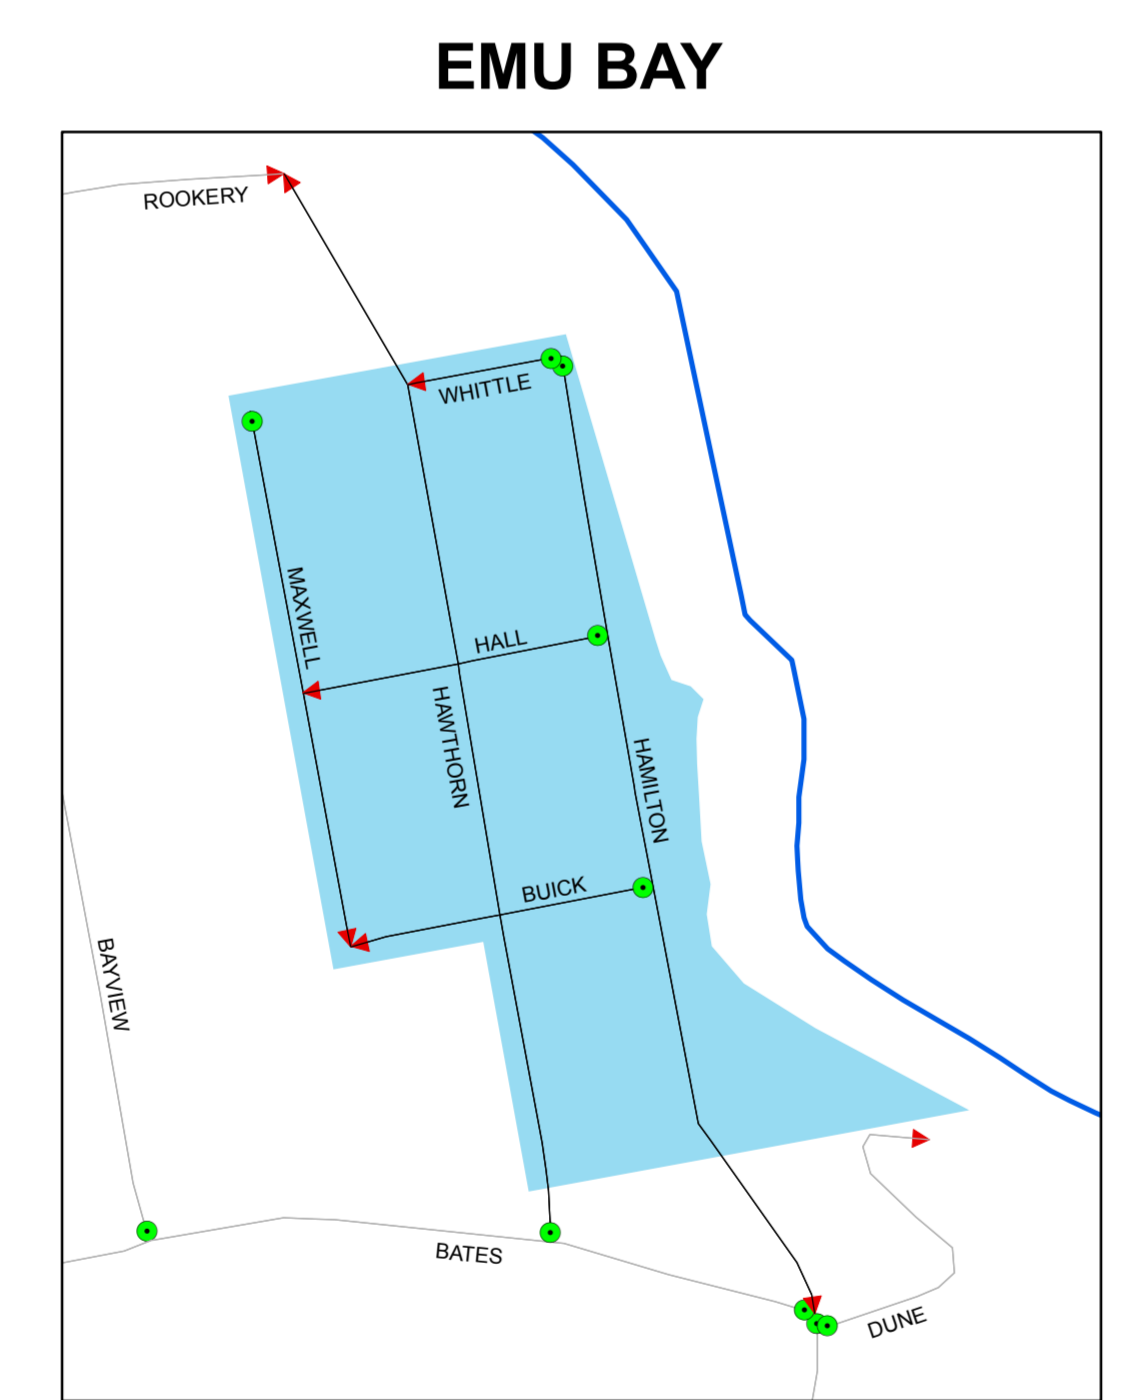

Kangaroo Island Council Urban Roads

RACK PLAN 1935

This plan reflects the Urban road names & road extents approved by the Kangaroo Island Council (Section 219 Local Government Act)

Andrew Boardman
Council Delegate

Legend

- Urban
- Rural Urban
- Rural
- State
- Kangaroo Island Urban Addressing Areas
- Kangaroo Island LGA