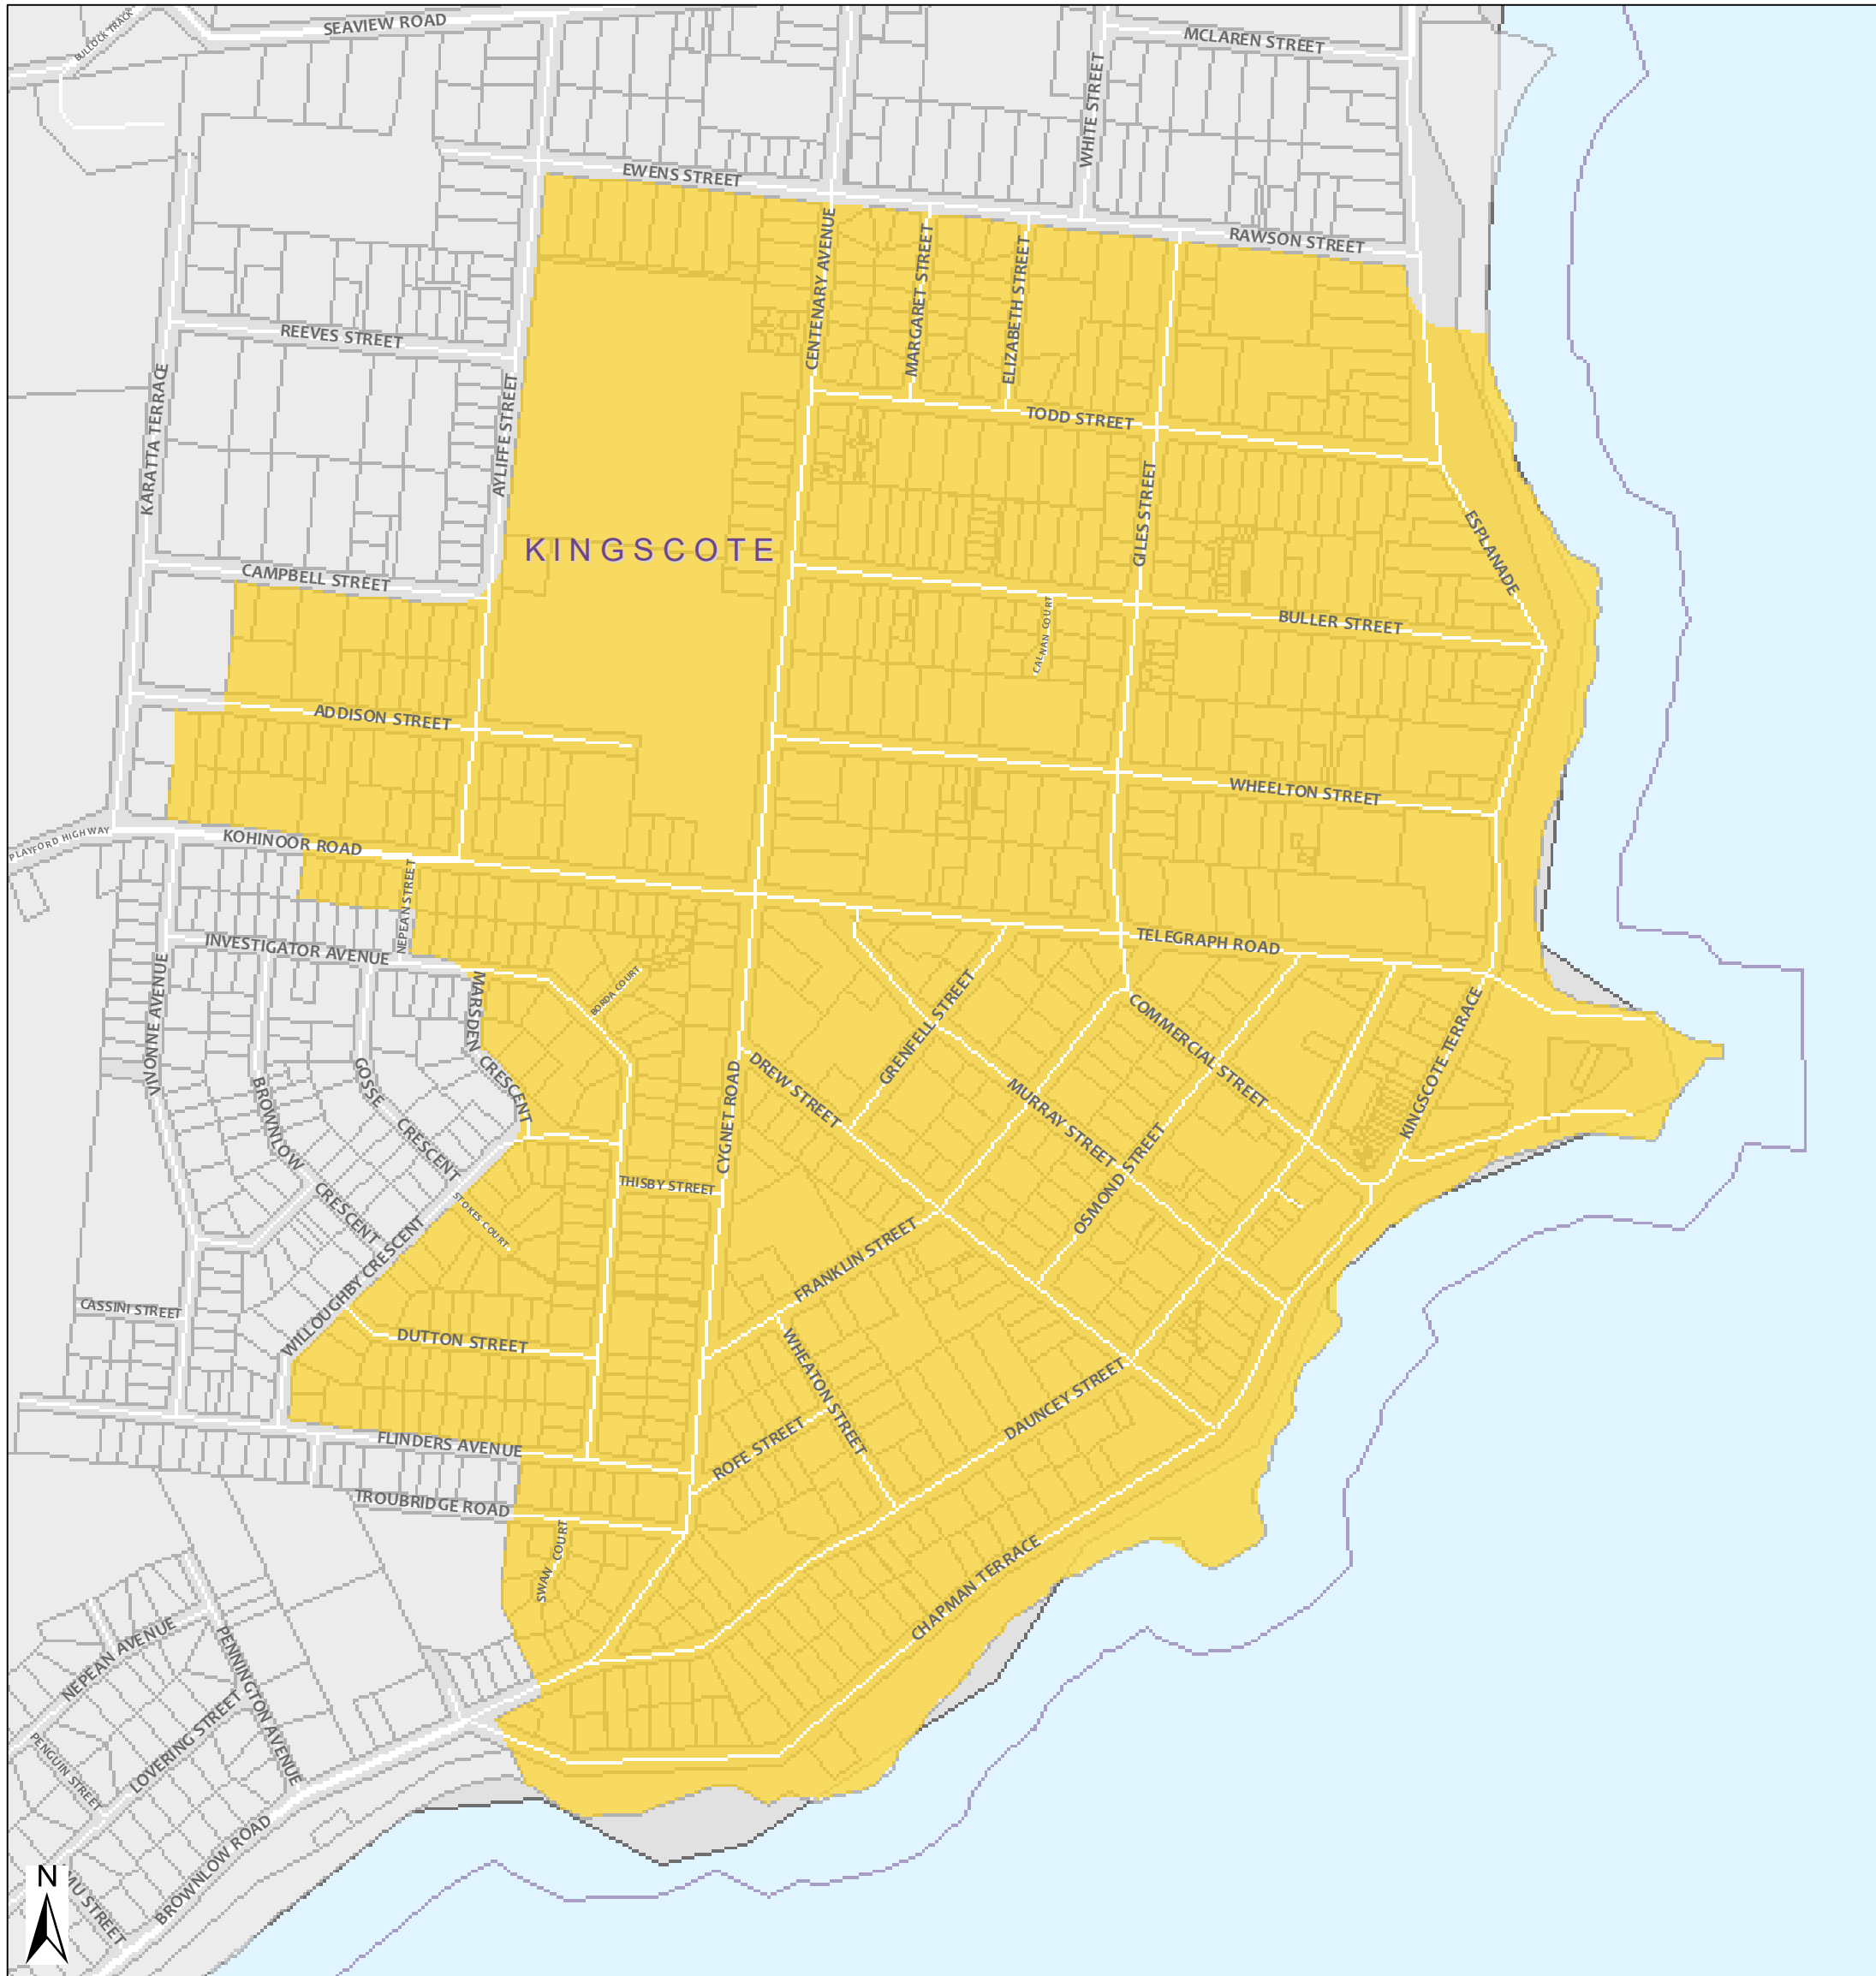

Kingscote Bushfire Safer Place

Council: Kangaroo Island Council
Fire Ban District: Kangaroo Island

Suburb Bushfire Safer Place
Property Cadastre

This Bushfire Safer Place is considered to be relatively safe from fire due to its low levels of fuel. Although the CFS has taken every care and precaution in identifying this area it will be subjected to spark and ember attack in the event of a fire.

It is recommended that you identify several Bushfire Safer Places when creating your personal Bushfire Survival Plan. Templates for Bushfire Survival Plans are available from the CFS website.

Map produced: June 2017