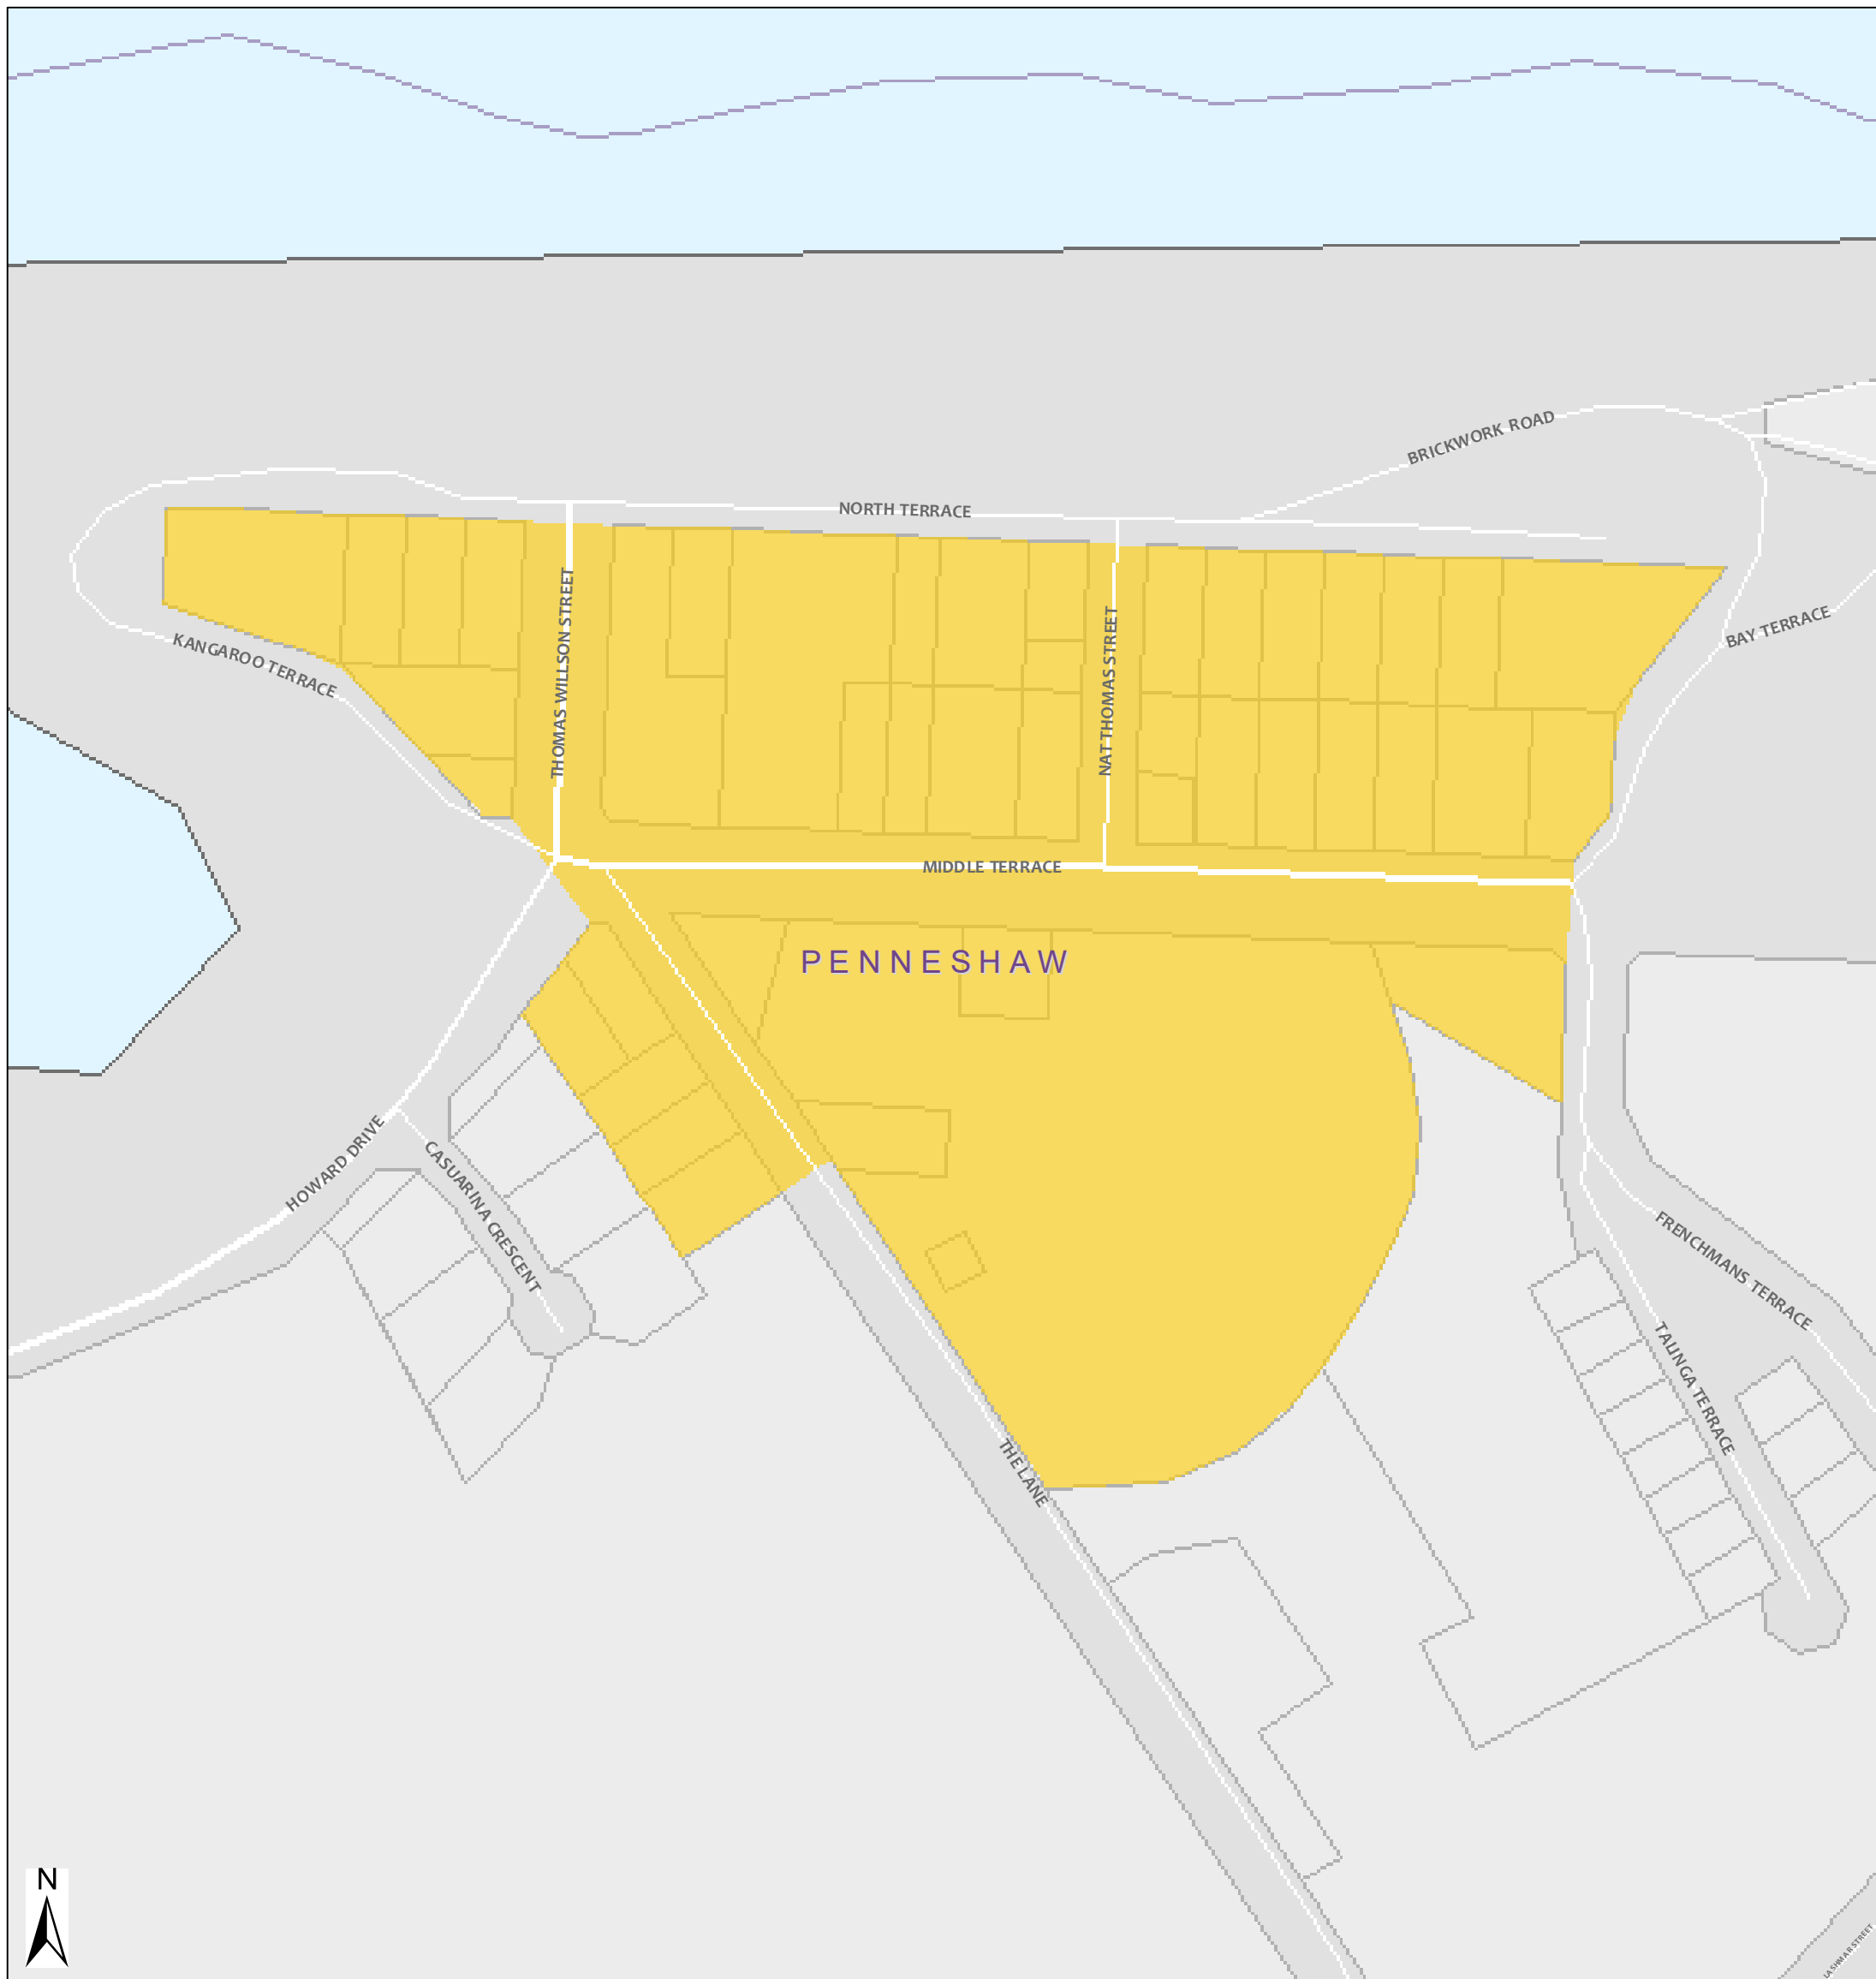

# Penneshaw Bushfire Safer Place

Council: Kangaroo Island Council  
Fire Ban District: Kangaroo Island

Suburb Bushfire Safer Place  
Property Cadastre

This Bushfire Safer Place is considered to be relatively safe from fire due to its low levels of fuel. Although the CFS has taken every care and precaution in identifying this area it will be subjected to spark and ember attack in the event of a fire.