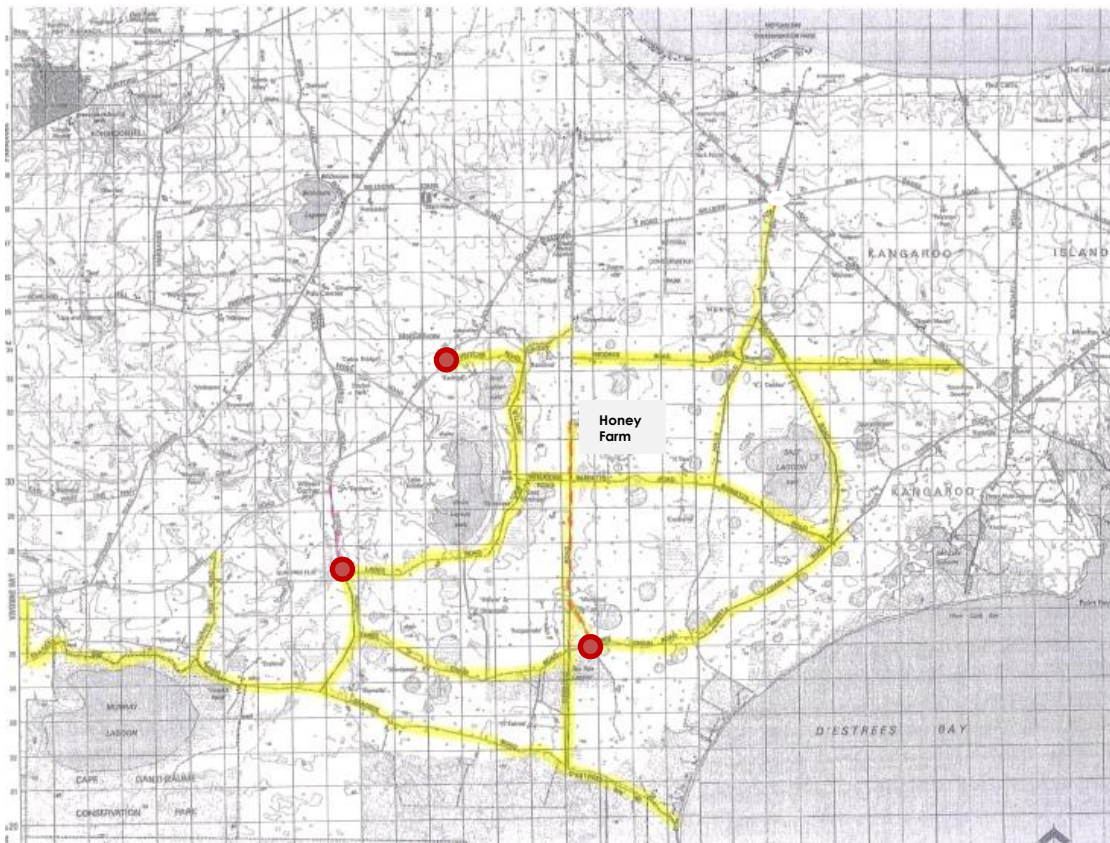

Kangaroo Island Rubbish Collection Information

UPDATED: 30 August 2013, 12noon

Fleurieu Regional Waste Authority (FRWA) has provided the following information for residents affected within D'Estrees Bay.

Residents can take their garbage to the provided bin banks at the following locations:

Bin Banks

Corner of Veitchs Road and South Coast Road
Corner of Lades Road and Woods Road
Corner of Loverings Road and Three Chain Road